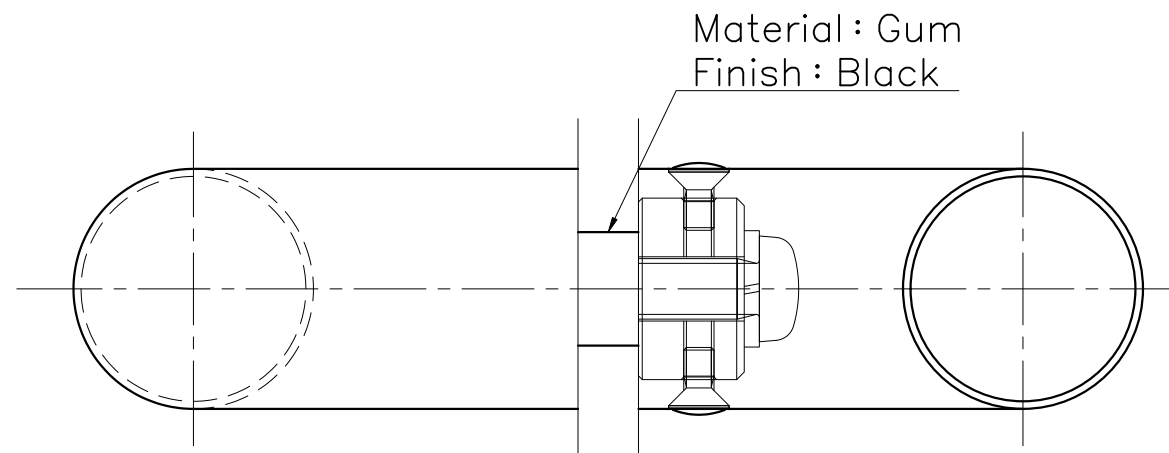

## DA-141-3UX-1200

Finish : Leg	Finish : Grip	Code
Satin Bronze	J-Wood Scotch	DA-141-3UJ2-1200
Satin Bronze	J-Wood Brown	DA-141-3UJ3-1200
Satin Bronze	J-Wood Black	DA-141-3UJ4-1200
Satin Bronze	Black Leather	DA-141-3U7-1200
Satin Bronze	Dark Brown Leather	DA-141-3U8-1200
Satin Bronze	Beige Leather	DA-141-3U9-1200
Satin Bronze	Blasted Black	DA-141-3UK-1200

Wooden Door t35~50mm Hole Size  $\phi$  10  
 Glass Door t8~12mm Hole Size  $\phi$  16