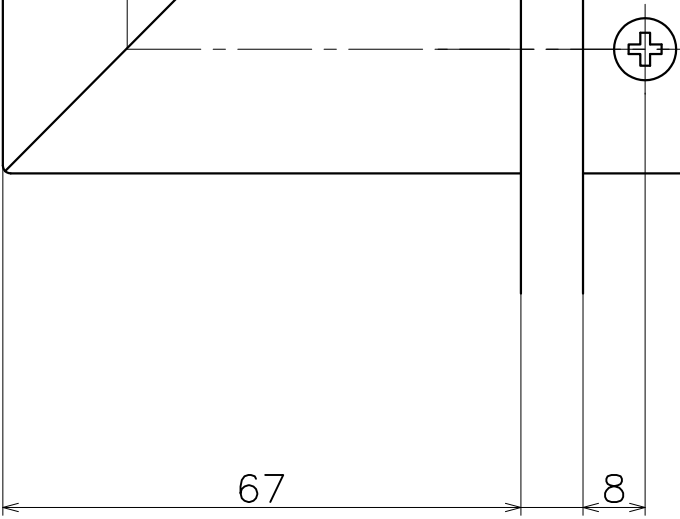

(S=1:10)

DA-142-4QX-2000

Finish: Leg	Finish: Grip	Code
Dark Bronze	J-Wood Scotch	DA-142-4QJ2-2000
Dark Bronze	J-Wood Brown	DA-142-4QJ3-2000
Dark Bronze	J-Wood Black	DA-142-4QJ4-2000
Dark Bronze	Black Leather	DA-142-4QJ7-2000
Dark Bronze	Dark Brown Leather	DA-142-4QJ8-2000
Dark Bronze	Beige Leather	DA-142-4QJ9-2000

φ 32

Material: Gum
Finish: Black

Wooden Door t35~50mm Hole Size φ 10
Glass Door t8~12mm Hole Size φ 16

KAWAJUN

河津株式会社