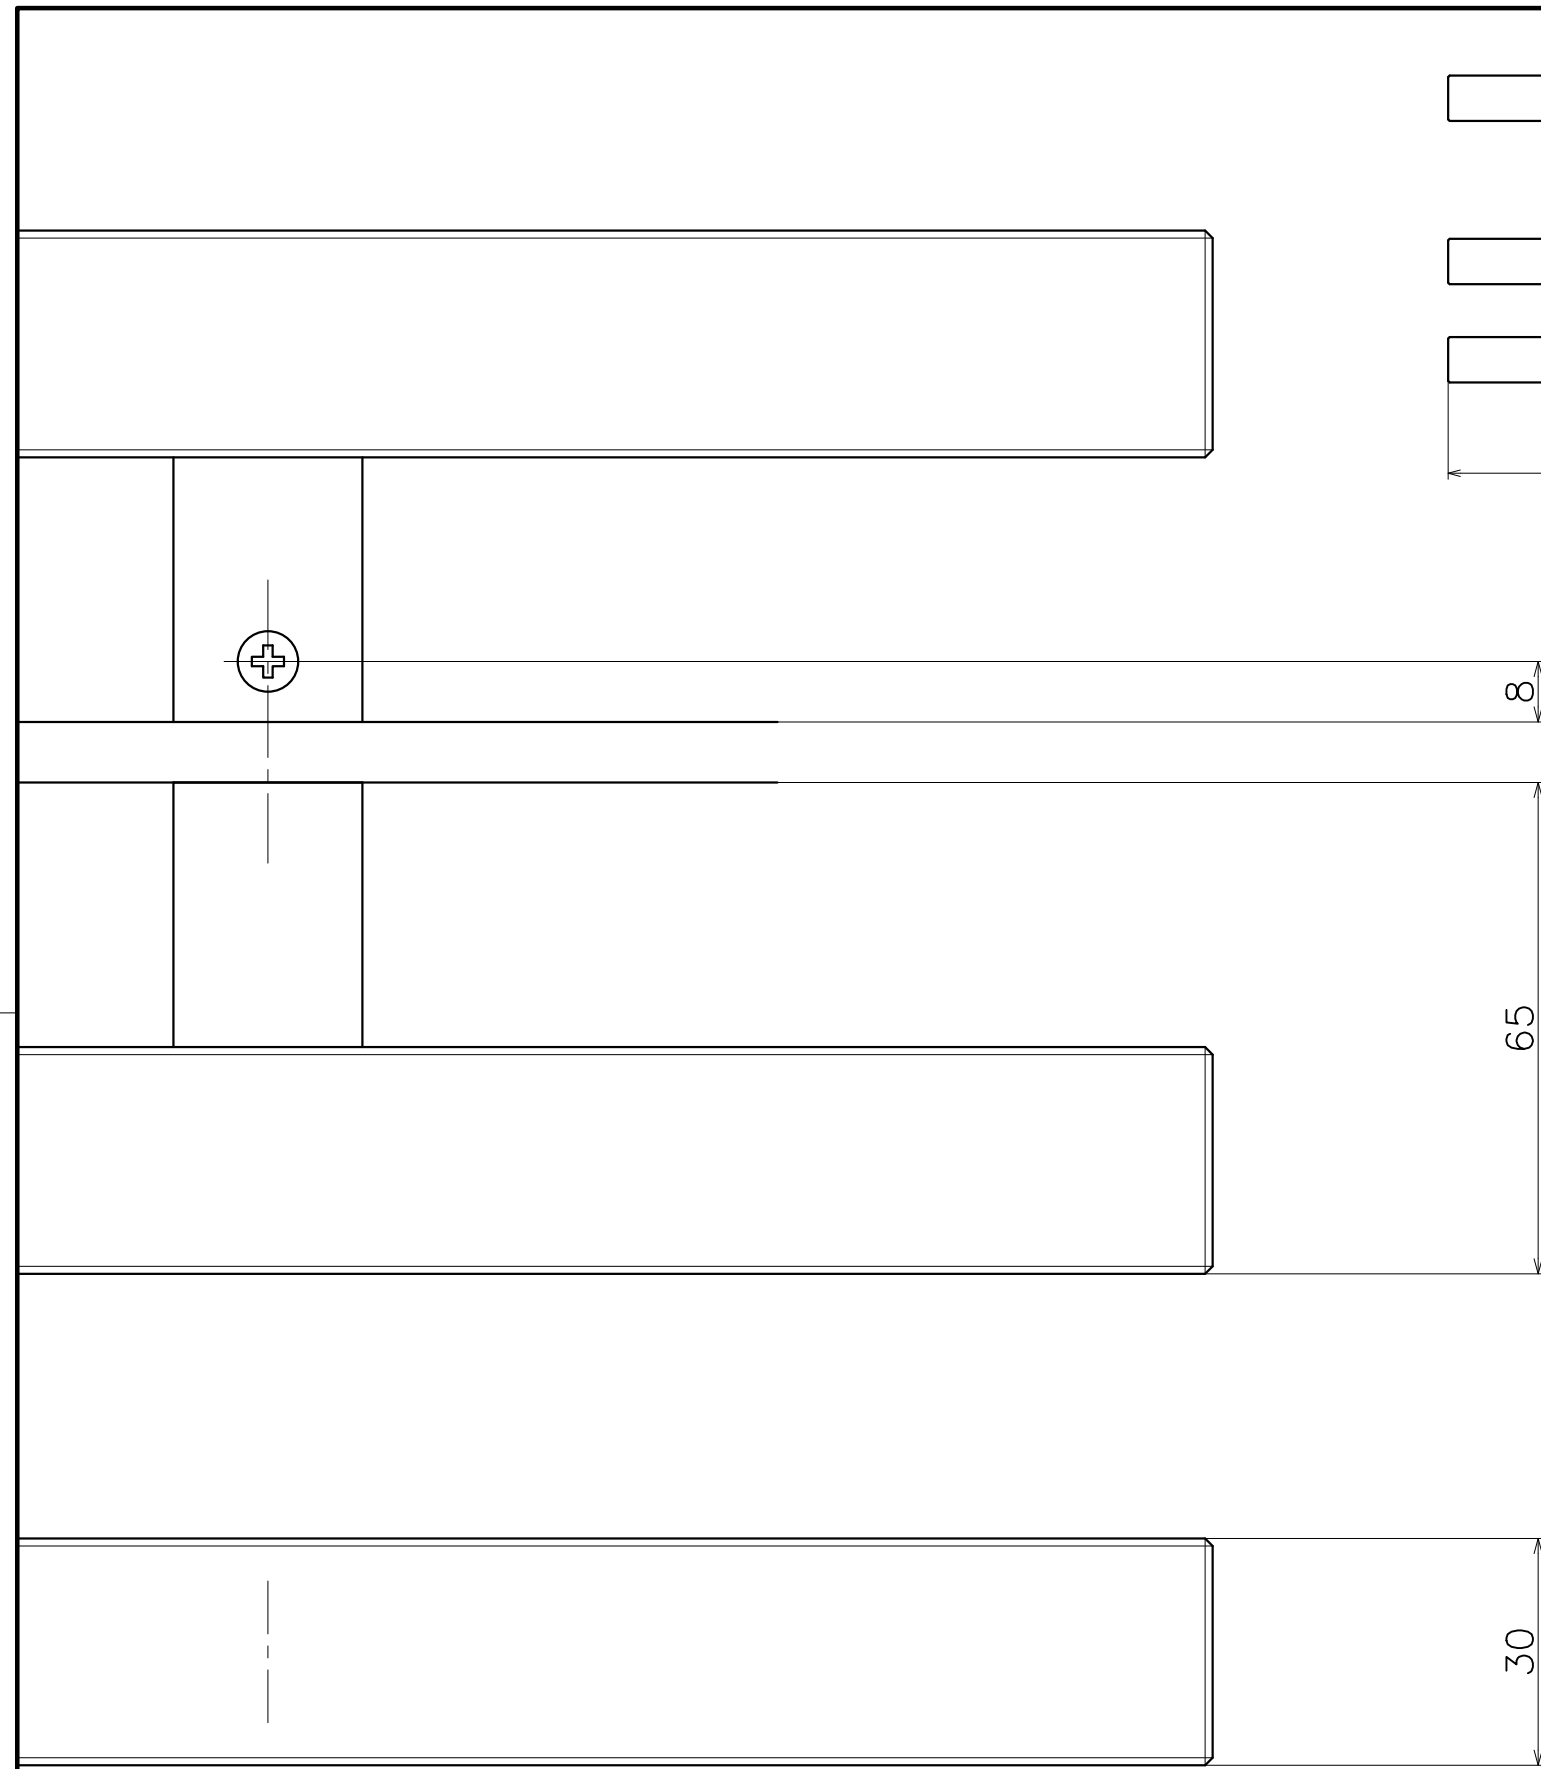

(S=1:5)

DA-143-XX-0900

Finish : Grip,Leg	Code
Dark Umber	DA-143-4Q-0900
Blasted Black	DA-143-XK-0900
Shot Champagne Gold	DA-143-LQ-0900
Stainless Mirror	DA-143-XP-0900
Stainless Brushed	DA-143-XT-0900
Satin Light Bronze	DA-143-3U-0900

Wooden Door t40~50mm Hole Size ϕ 10
 Glass Door t8~12mm Hole Size ϕ 16