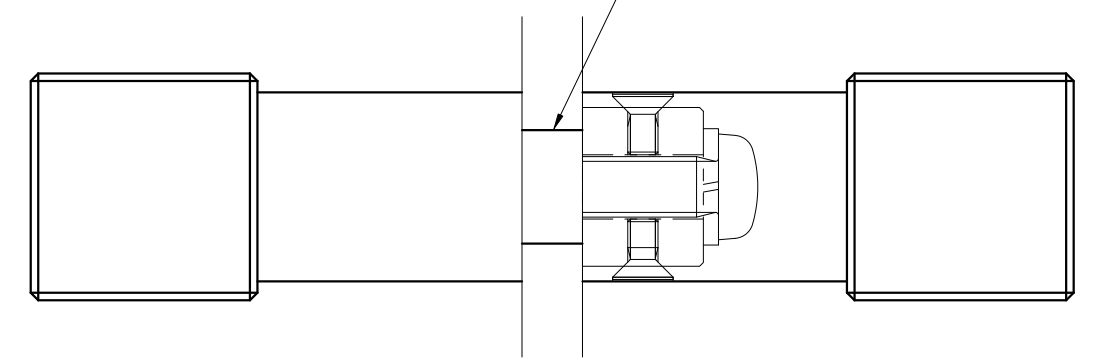

(S=1:6)

# DA-143-XX-1200

Finish : Grip,Leg	Code
Dark Umber	DA-143-4Q-1200
Blasted Black	DA-143-XK-1200
Shot Champagne Gold	DA-143-LQ-1200
Stainless Mirror	DA-143-XP-1200
Stainless Brushed	DA-143-XT-1200
Satin Light Bronze	DA-143-3U-1200

Material : Gum  
Finish : Black

Wooden Door t40~50mm Hole Size  $\phi$  10  
Glass Door t8~12mm Hole Size  $\phi$  16