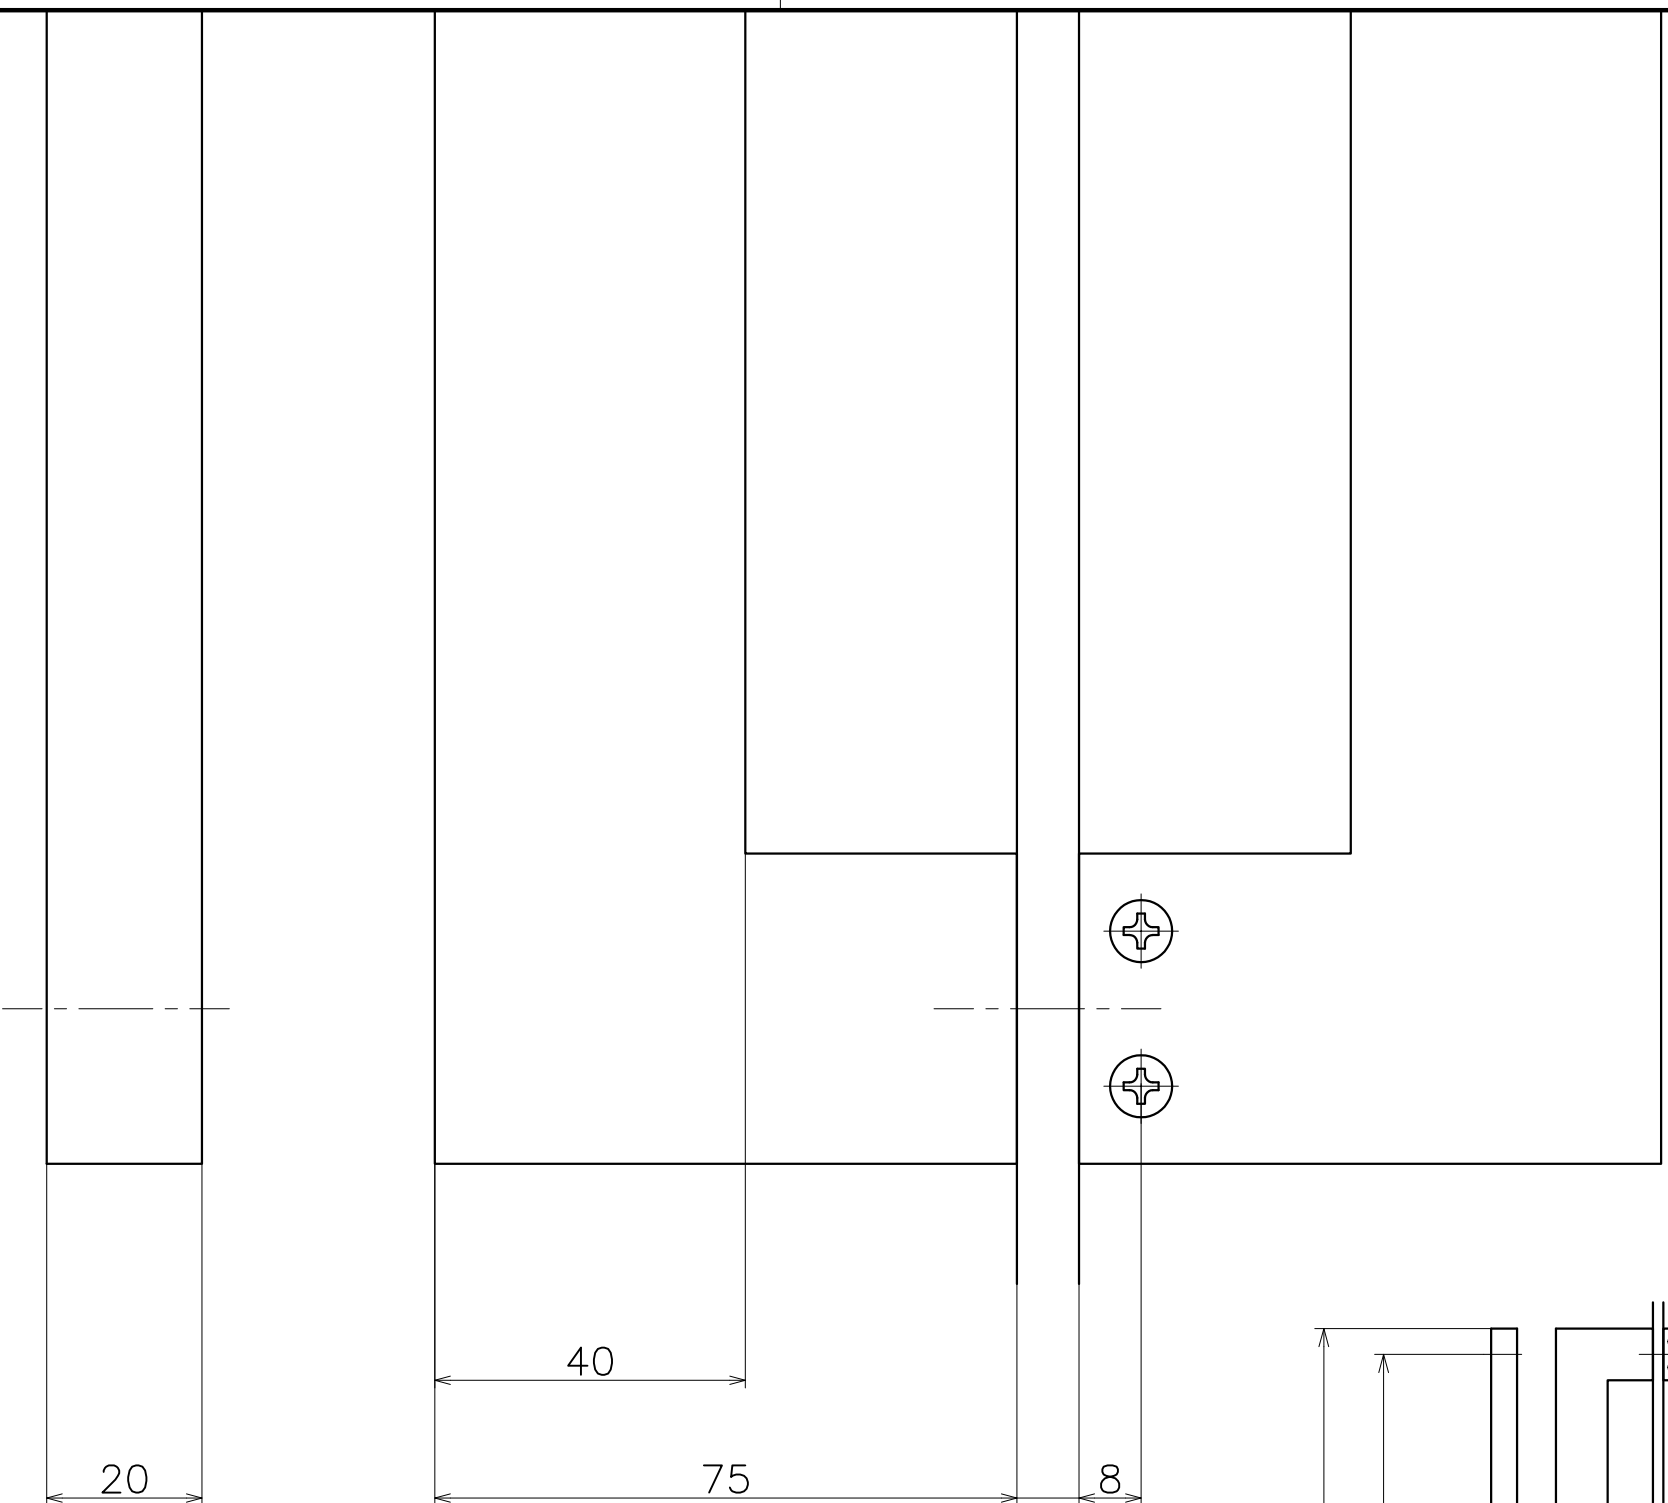

(S=1:6)

DA-151-4QX-1200

Finish: Leg	Finish: Grip	Code
Dark Bronze	J-Wood Scotch	DA-151-4QJ2-1200
Dark Bronze	J-Wood Brown	DA-151-4QJ3-1200
Dark Bronze	J-Wood Black	DA-151-4QJ4-1200
Dark Bronze	Black Leather	DA-151-4Q7-1200
Dark Bronze	Dark Brown Leather	DA-151-4Q8-1200
Dark Bronze	Beige Leather	DA-151-4Q9-1200

Material: Gum
Finish: Black

Wooden Door t35~45mm Hole Size ϕ 8
Glass Door t8~12mm Hole Size ϕ 12