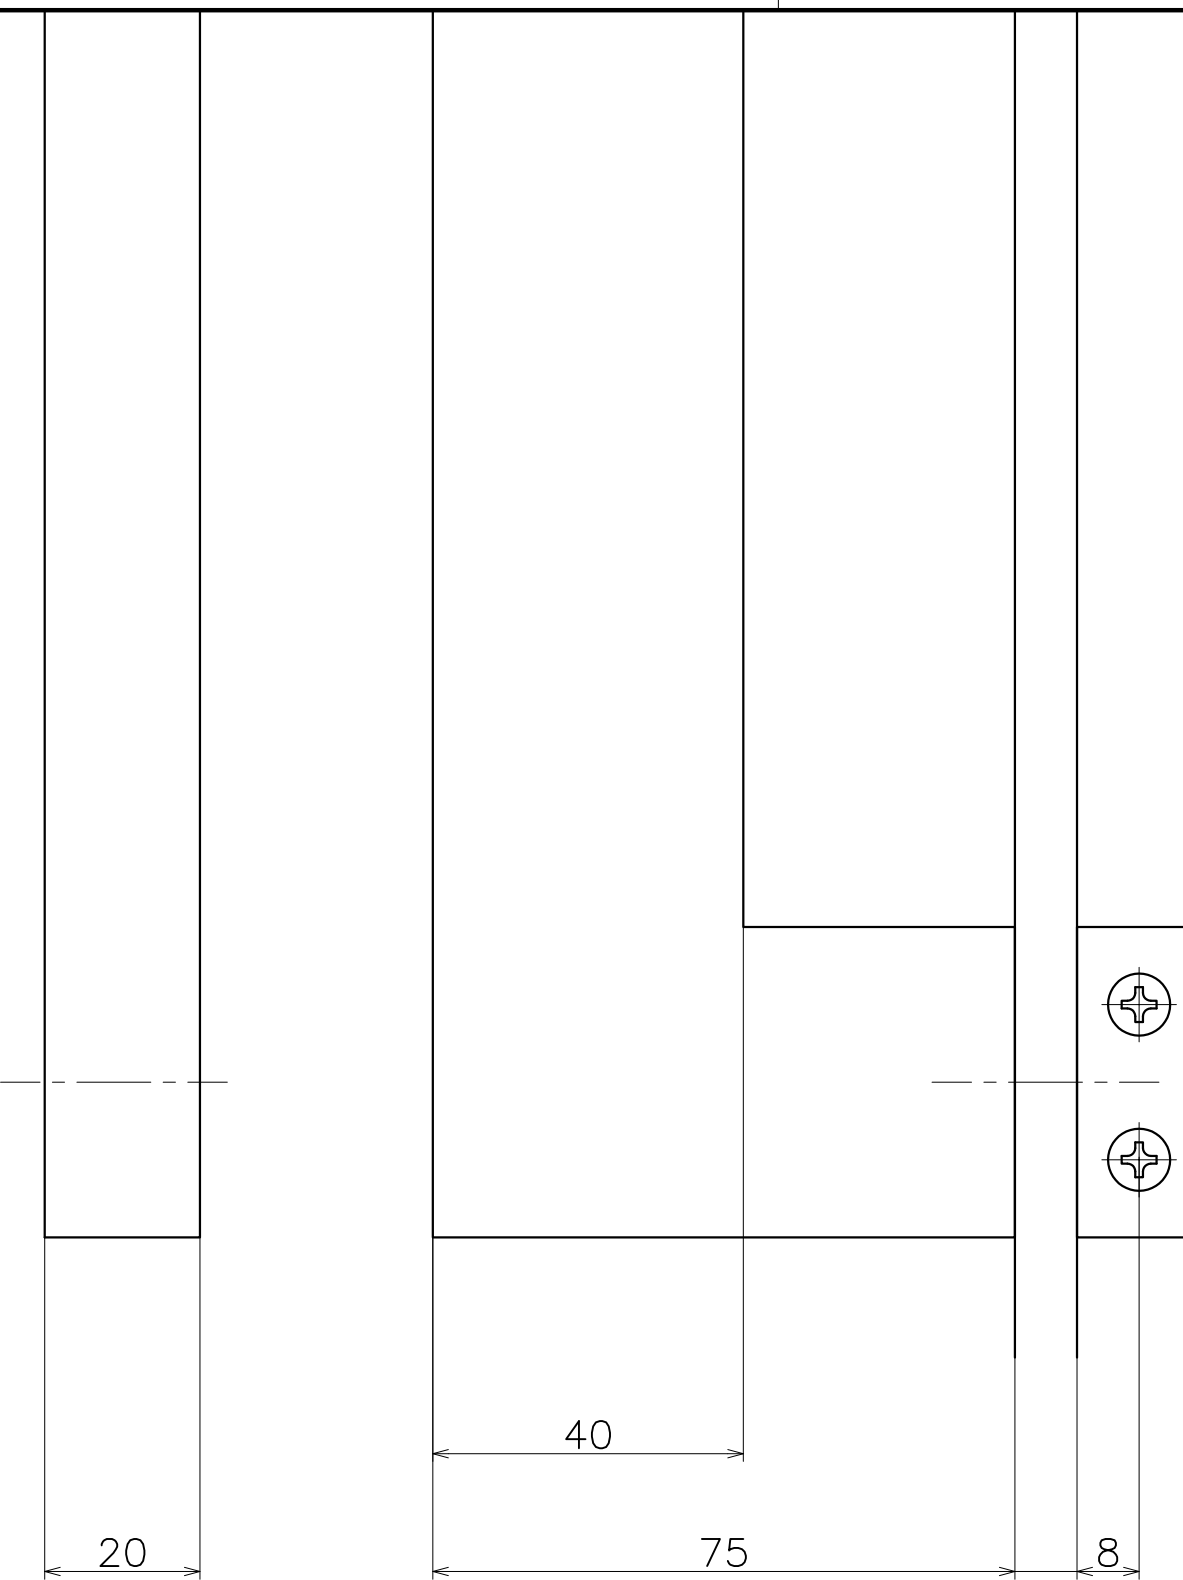

(S=1:5)

DA-151-KX-0900

Finish: Leg	Finish: Grip	Code
Blasted Black	J-Wood Scotch	DA-151-KJ2-0900
Blasted Black	J-Wood Brown	DA-151-KJ3-0900
Blasted Black	J-Wood Black	DA-151-KJ4-0900
Blasted Black	Black Leather	DA-151-K7-0900
Blasted Black	Dark Brown Leather	DA-151-K8-0900
Blasted Black	Beige Leather	DA-151-K9-0900

Material: Gum
Finish: Black

Wooden Door t35~45mm Hole Size ϕ 8
Glass Door t8~12mm Hole Size ϕ 12