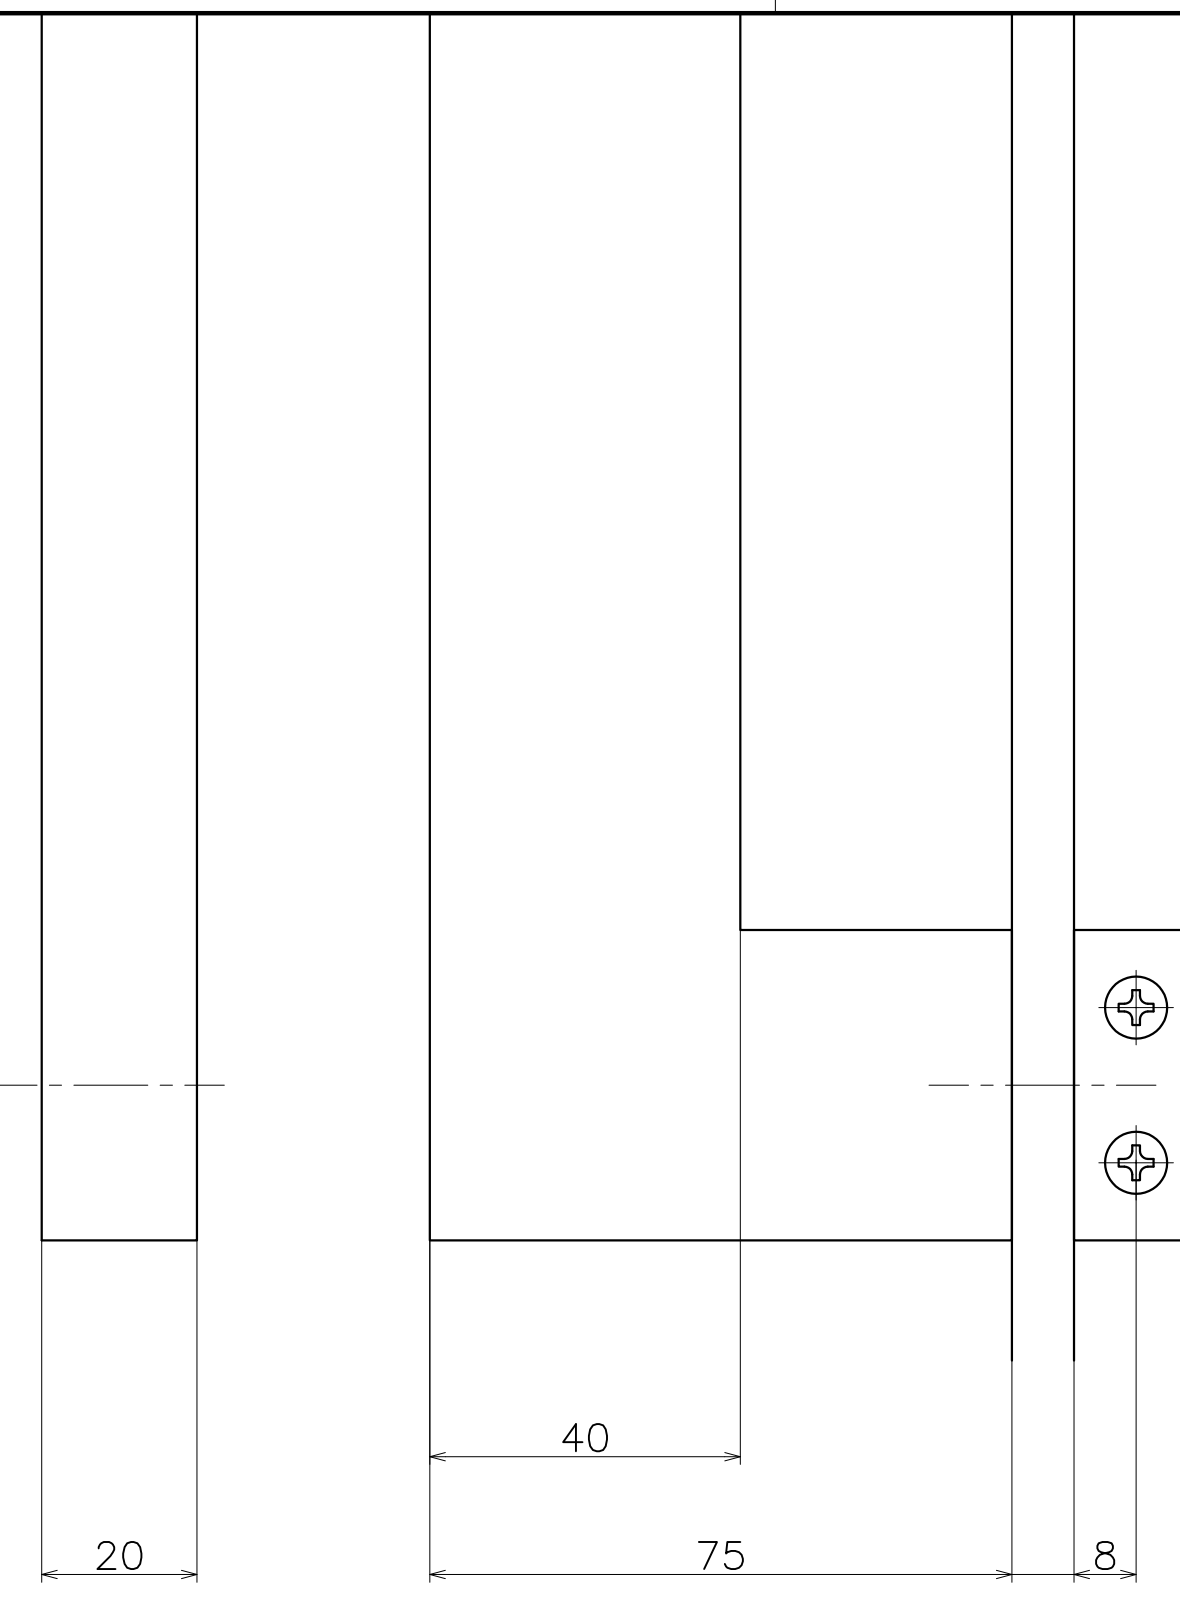

Material : Gum
Finish : Black

Wooden Door t35~50mm Hole Size ϕ 8
Glass Door t8~12mm Hole Size ϕ 12