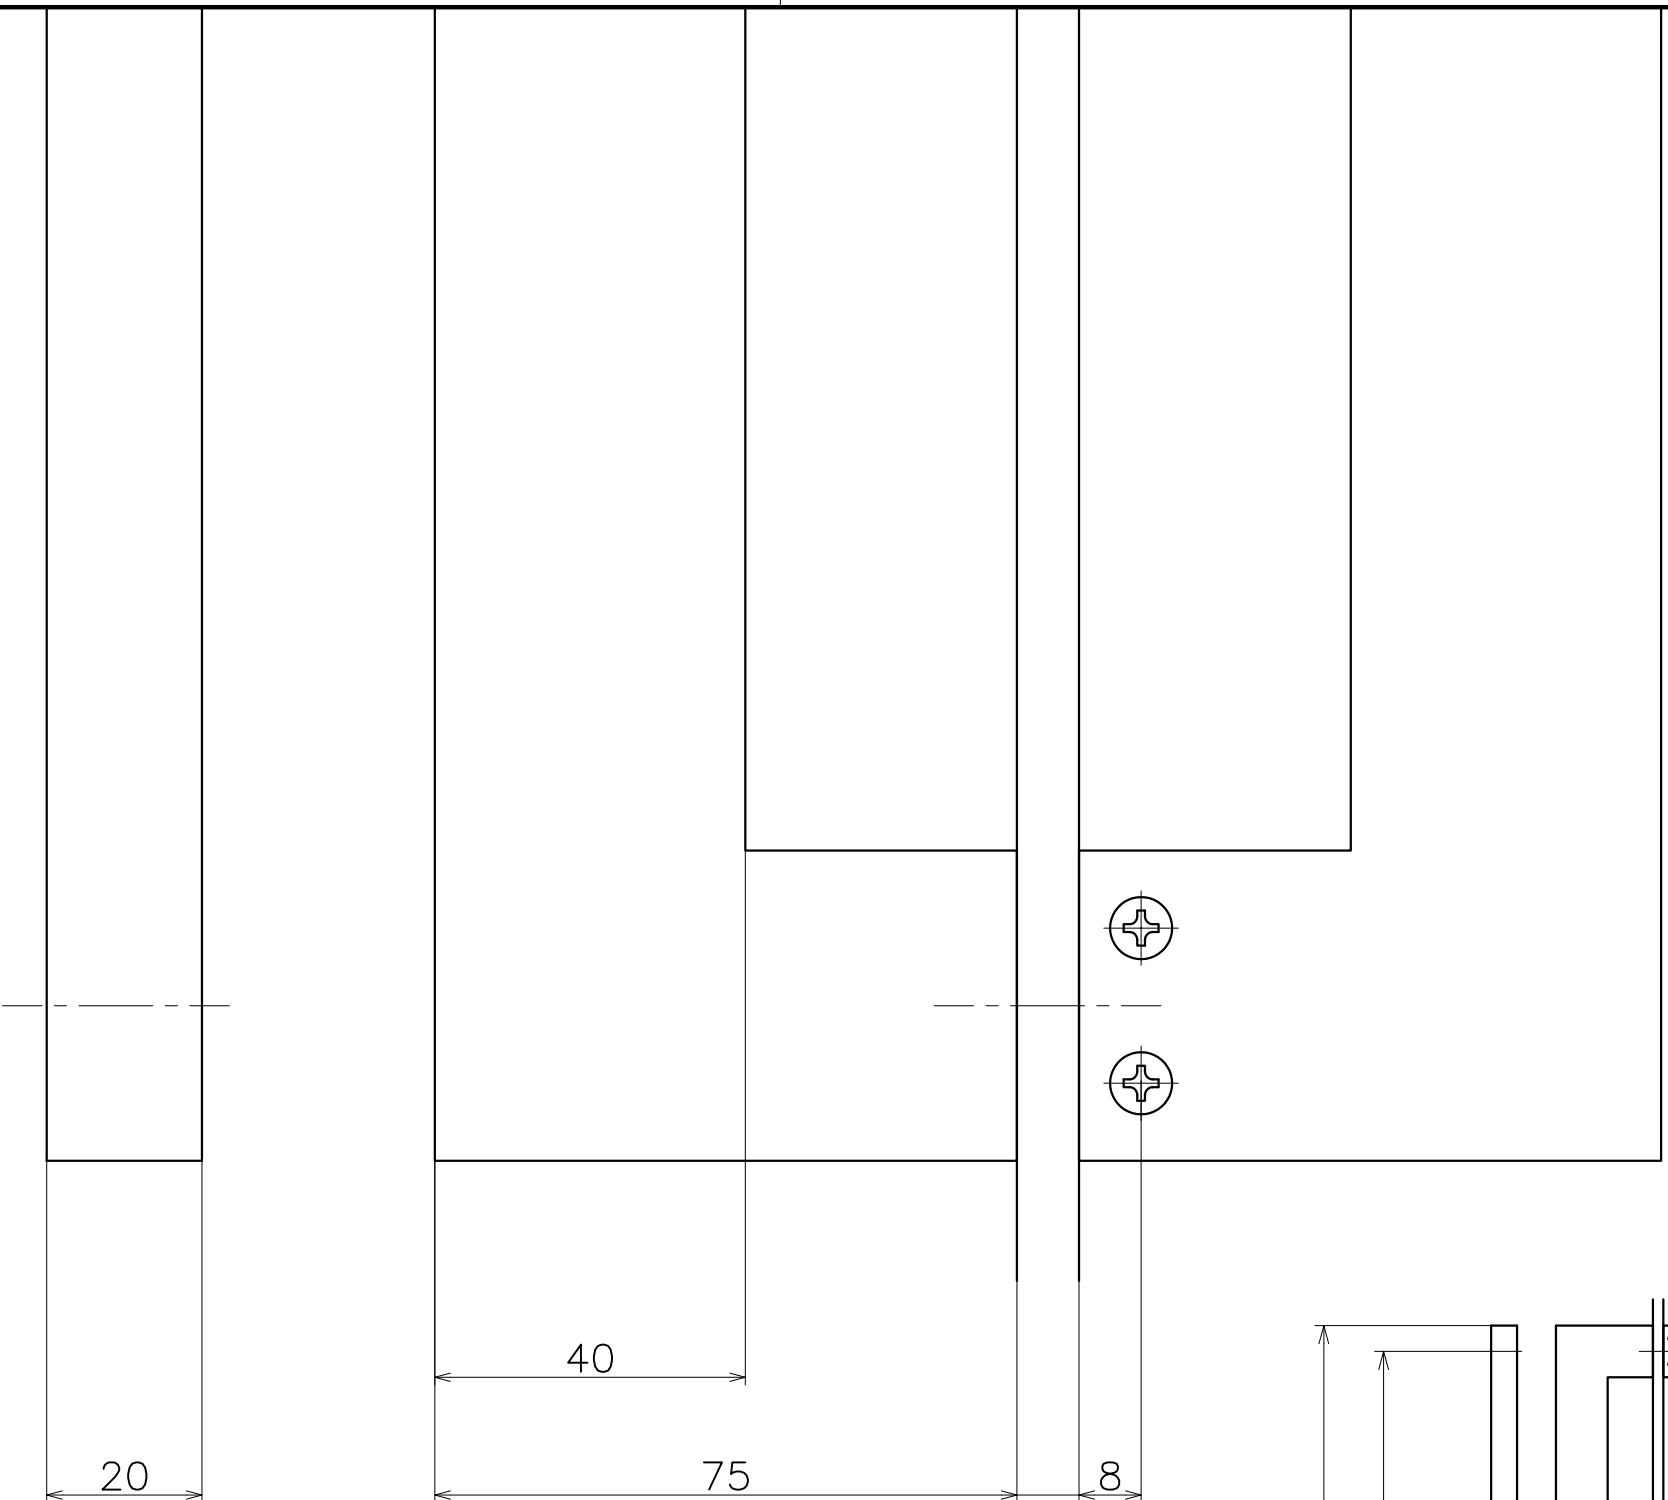

(S=1:6)

# DA-151-LQX-1200

Finish: Leg	Finish: Grip	Code
Shot Champagne Gold	J-Wood Scotch	DA-151-LQJ2-1200
Shot Champagne Gold	J-Wood Brown	DA-151-LQJ3-1200
Shot Champagne Gold	J-Wood Black	DA-151-LQJ4-1200
Shot Champagne Gold	Black Leather	DA-151-LQ7-1200
Shot Champagne Gold	Dark Brown Leather	DA-151-LQ8-1200
Shot Champagne Gold	Beige Leather	DA-151-LQ9-1200

Material: Gum  
Finish: Black

Wooden Door t35~45mm Hole Size  $\phi$ 8  
Glass Door t8~12mm Hole Size  $\phi$ 12