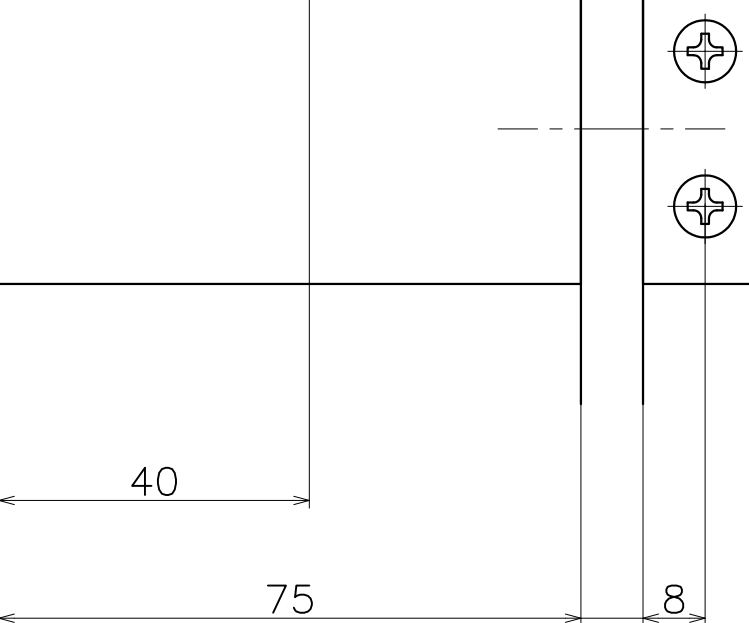

(S=1:6)

Finish: Leg	Finish: Grip	Code
Mirror	Blasted Black	DA-151-PK-1200
Mirror	Dark Bronze	DA-151-P4Q-1200
Mirror	J-Wood Scotch	DA-151-PJ2-1200
Mirror	J-Wood Brown	DA-151-PJ3-1200
Mirror	J-Wood Black	DA-151-PJ4-1200
Mirror	Black Leather	DA-151-P7-1200
Mirror	Dark Brown leather	DA-151-P8-1200
Mirror	Beige leather	DA-151-P9-1200

Material: Gum
Finish: Black

Wooden Door t35~50mm Hole Size ϕ 8
Glass Door t8~12mm Hole Size ϕ 12