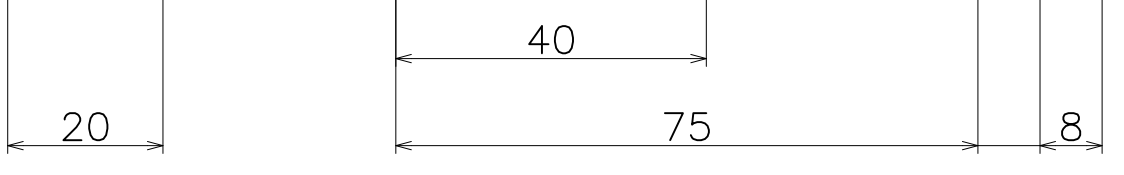

# DA-151-TX-0900

Finish: Leg	Finish: Grip	Code
Brushed	Blasted Black	DA-151-TK-0900
Brushed	Dark Bronze	DA-151-T4Q-0900
Brushed	J-Wood Scotch	DA-151-TJ2-0900
Brushed	J-Wood Brown	DA-151-TJ3-0900
Brushed	J-Wood Black	DA-151-TJ4-0900
Brushed	Black Leather	DA-151-T7-0900
Brushed	Dark Brown leather	DA-151-T8-0900
Brushed	Beige leather	DA-151-T9-0900

Material: Gum  
Finish: Black

Wooden Door t35~50mm Hole Size  $\phi$ 8  
Glass Door t8~12mm Hole Size  $\phi$ 12