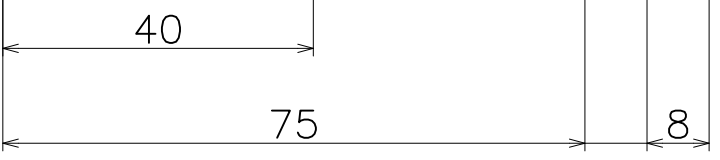

(S=1:10)

DA-152-4QX-2000

Finish: Leg	Finish: Grip	Code
Dark Bronze	J-Wood Scotch	DA-152-4QJ2-2000
Dark Bronze	J-Wood Brown	DA-152-4QJ3-2000
Dark Bronze	J-Wood Black	DA-152-4QJ4-2000
Dark Bronze	Black Leather	DA-152-4Q7-2000
Dark Bronze	Dark Brown Leather	DA-152-4Q8-2000
Dark Bronze	Beige Leather	DA-152-4Q9-2000

Material: Gum
Finish: Black

Wooden Door t45~50mm Hole Size ϕ 8
Glass Door t8~12mm Hole Size ϕ 12