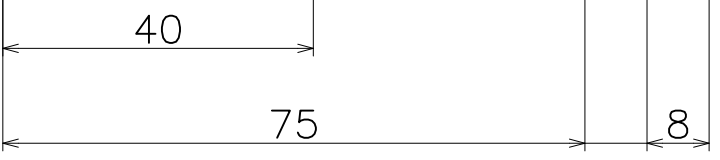

(S=1:10)

Material: Gum  
Finish: Black

Wooden Door t45~50mm Hole Size  $\phi$ 8  
Glass Door t8~12mm Hole Size  $\phi$ 12