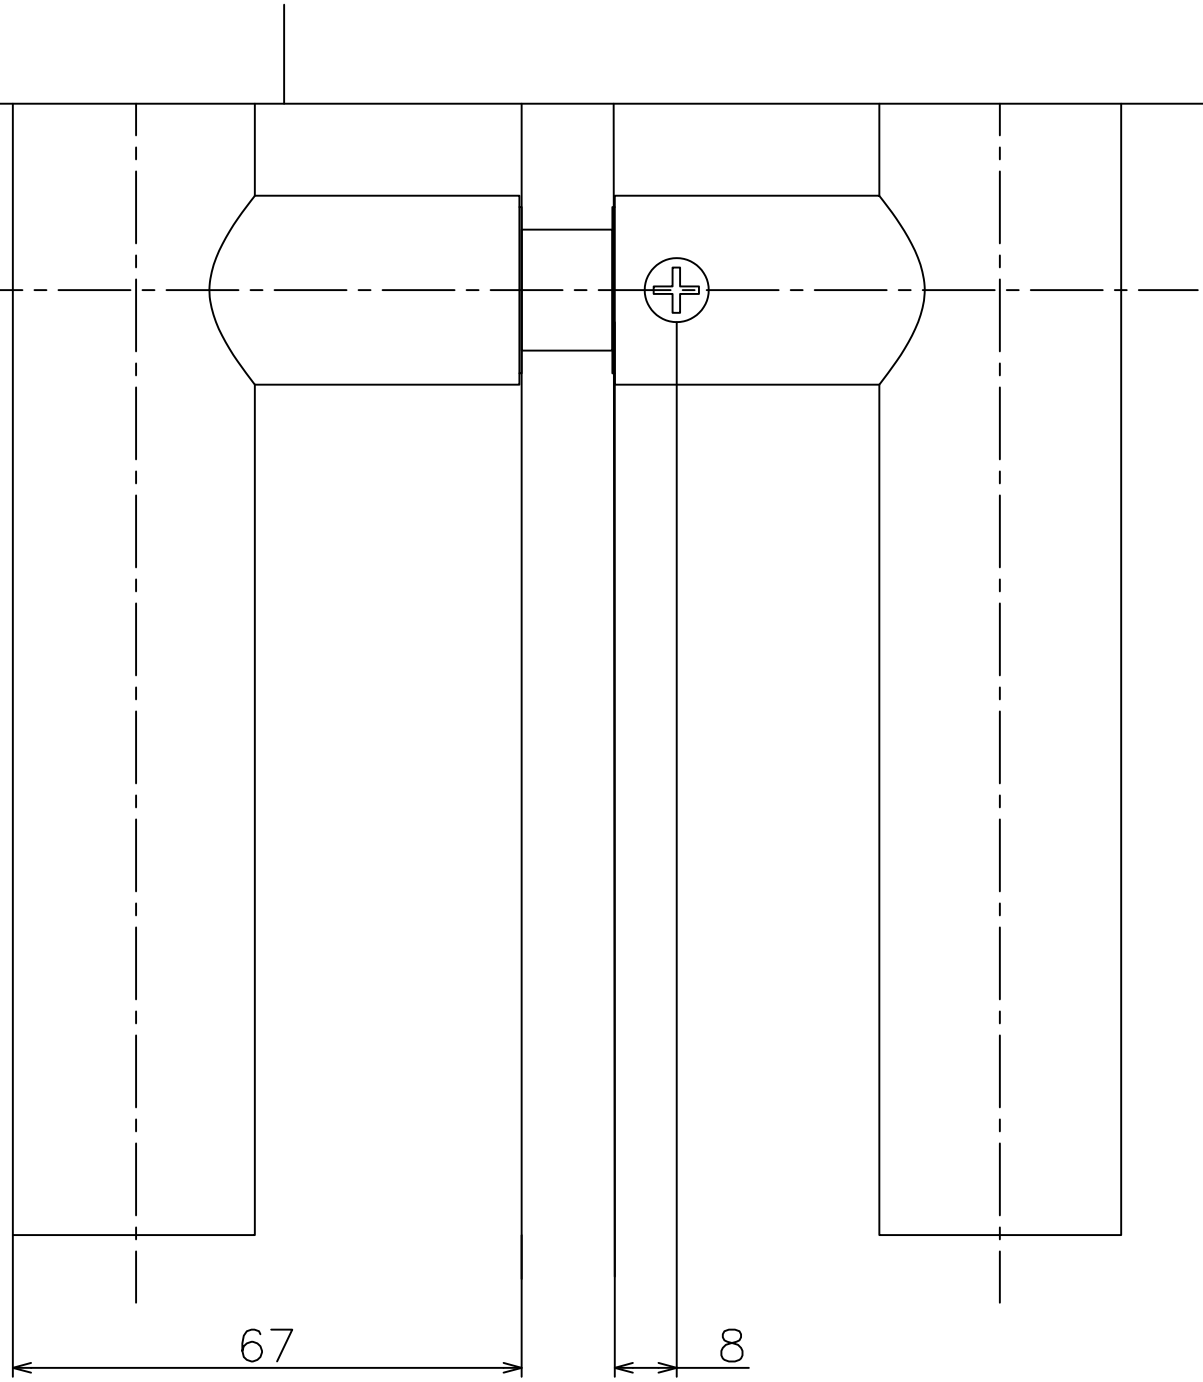

(S=1:5)

Material: Stainless Steel
Finish: Various Finish

Wooden Door t40~50mm Hole size Ø10
Glass Door t8~12mm Hole size Ø16

Finish	Code
Mirror	DA-157-XP-0900
Brushed	DA-157-XI-0900
Lumi Gold	DA-157-P01-0900
Lumi Rose Gold	DA-157-P02-0900
Lumi Champagne Gold	DA-157-P05-0900
Lumi Black	DA-157-P07-0900