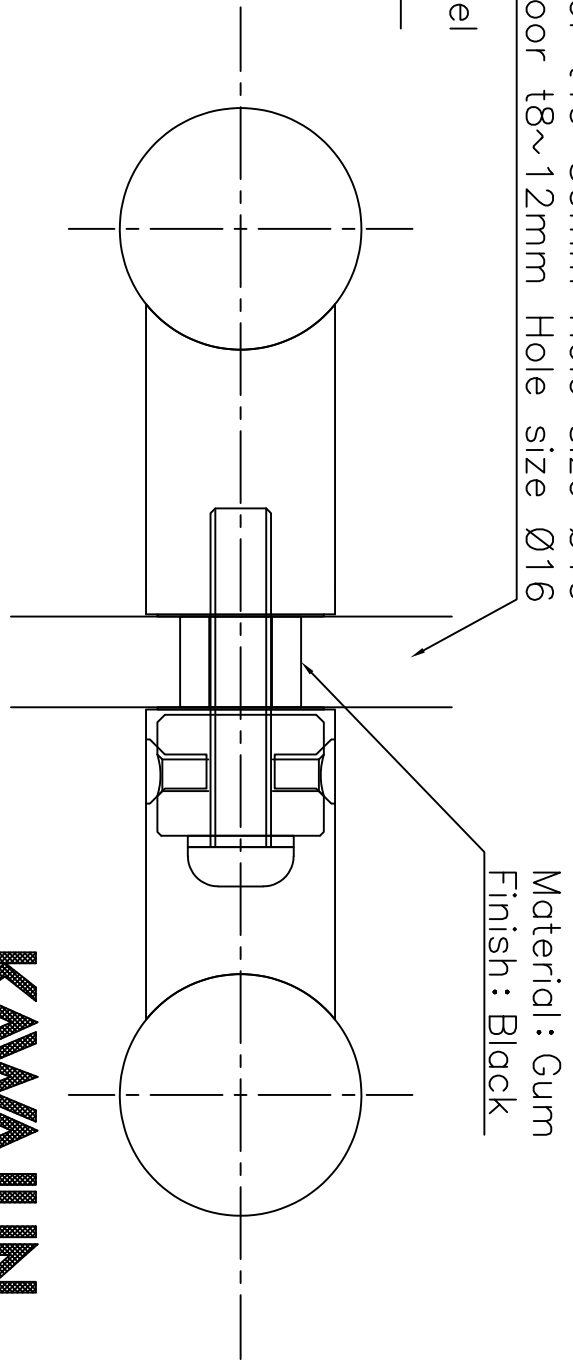

DA-157-X-0900

Material: Gum
Finish: Black