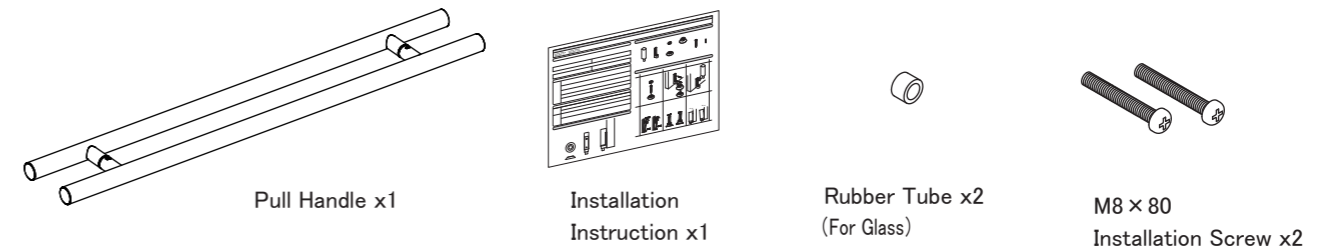

Included in Package(Please check)