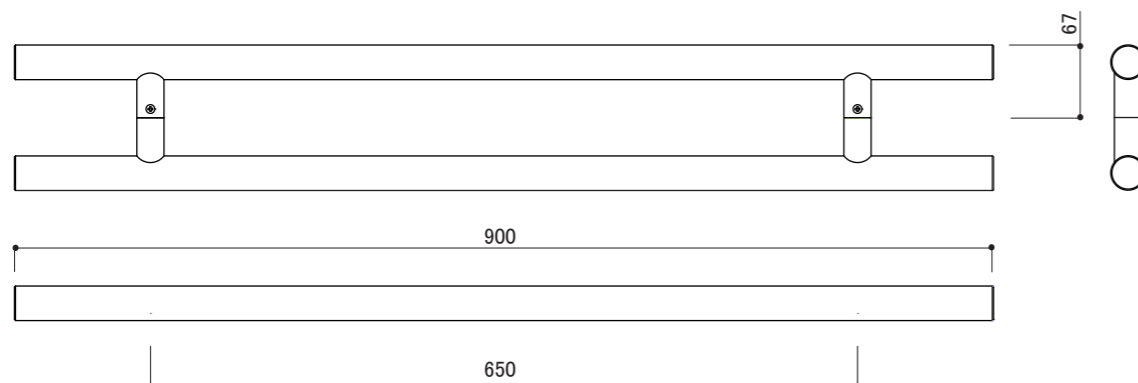

### 警告 About Installation

Please do not install products on non-reinforced walls. Risk of product dropping may occur, resulting in injuries.

- !** ※Please ensure that product is not installed on hollow wall structure before installation
- !** ※Corresponding door thickness for this product is listed in the product specification section below.
- !** After installation, please check product once more to make sure product has been firmly secured.
- !** If product is not installed firmly, product might wobble or there might be risk of product falling off, resulting in injuries

## Product Specification

Type	Door Handle
Product code	DA-157
Material	Stainless
Product Dimension	(P650)900×32×67mm
Load Capacity	588N(60kgf)
For Door Thickness	40~50mm(for M8×80 Installation Screws)
Door Hole Dimension	φ 10(In two places)
For Glass Thickness	8-12mm(for M8×45 Installation Screws)
Glass Hole Dimension	φ 16(In two places)