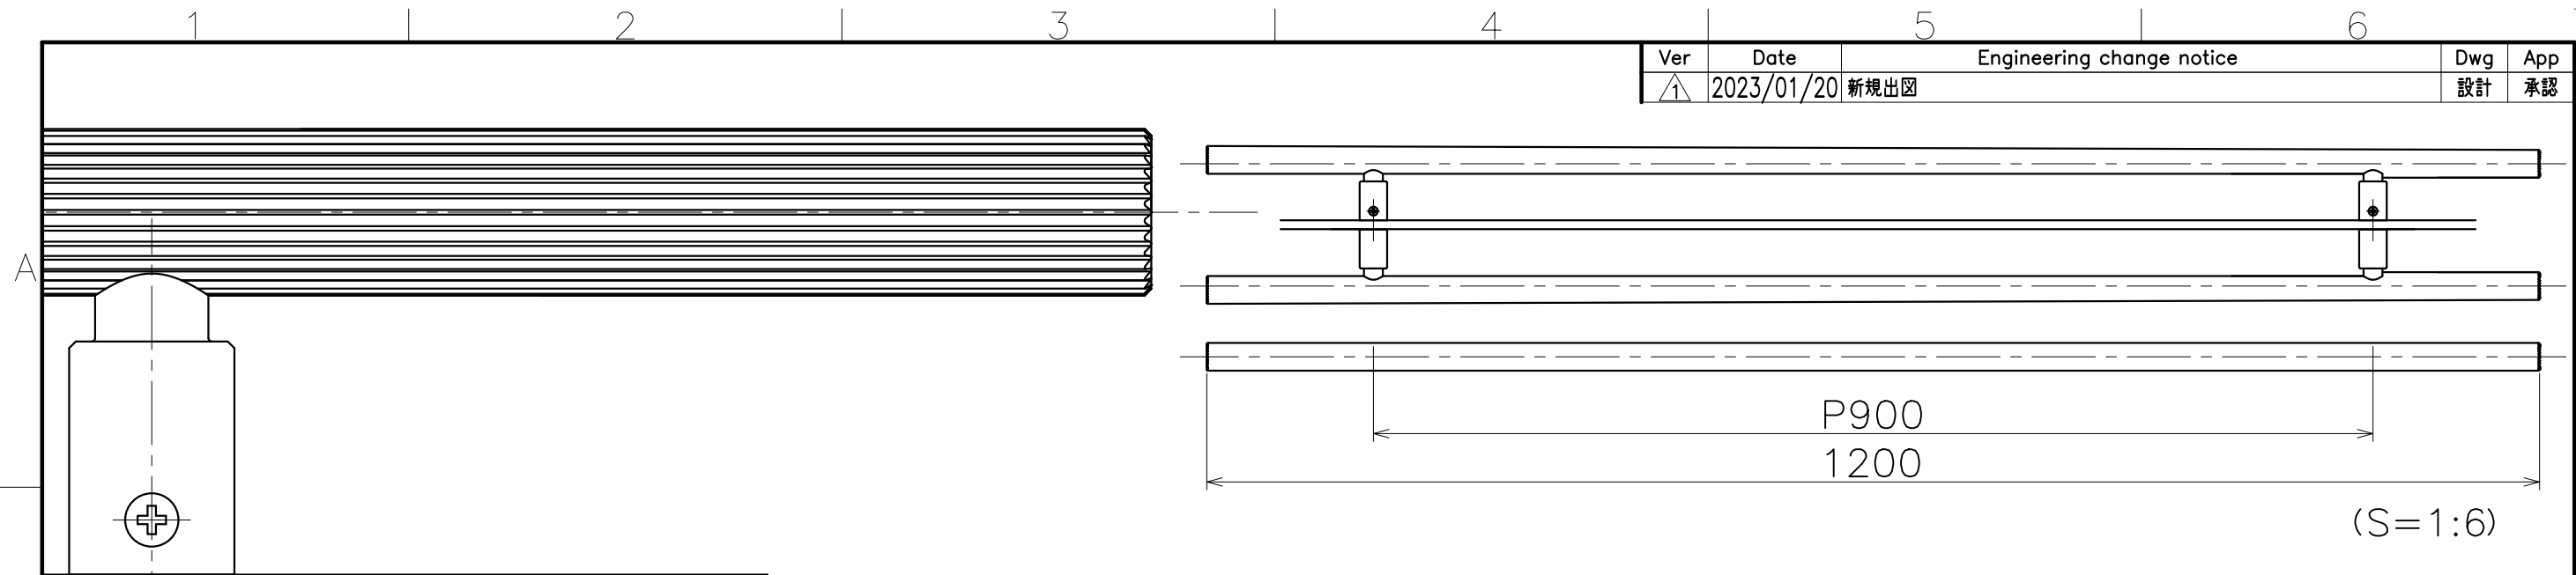

# DA-173-XX-1200

Finish : Grip	Finish : Leg	Code
Shot Champagne Gold	Shot Champagne Gold	DA-173-LQ-1200
Dark Bronze	Dark Bronze	DA-173-1U-1200
Satin Bronze	Satin Bronze	DA-173-3U-1200
Blasted Black	Blasted Black	DA-173-XK-1200
Nickel Colour Hairline	Nickel Colour Hairline	DA-173-XZ-1200

Wooden Door t40~50mm Hole Size  $\phi 10$   
Glass Door t8~12mm Hole Size  $\phi 16$

Product name	Name	Code
ドアハンドル	-	DA173-
Door Pull Handle	-	Ver01
<b>KAWAJUN</b> 河淳株式会社	Dim	Geo
	s= 1:1	外形図

2023-06-27 16:37:07 DA173-XX-1200\_drawing