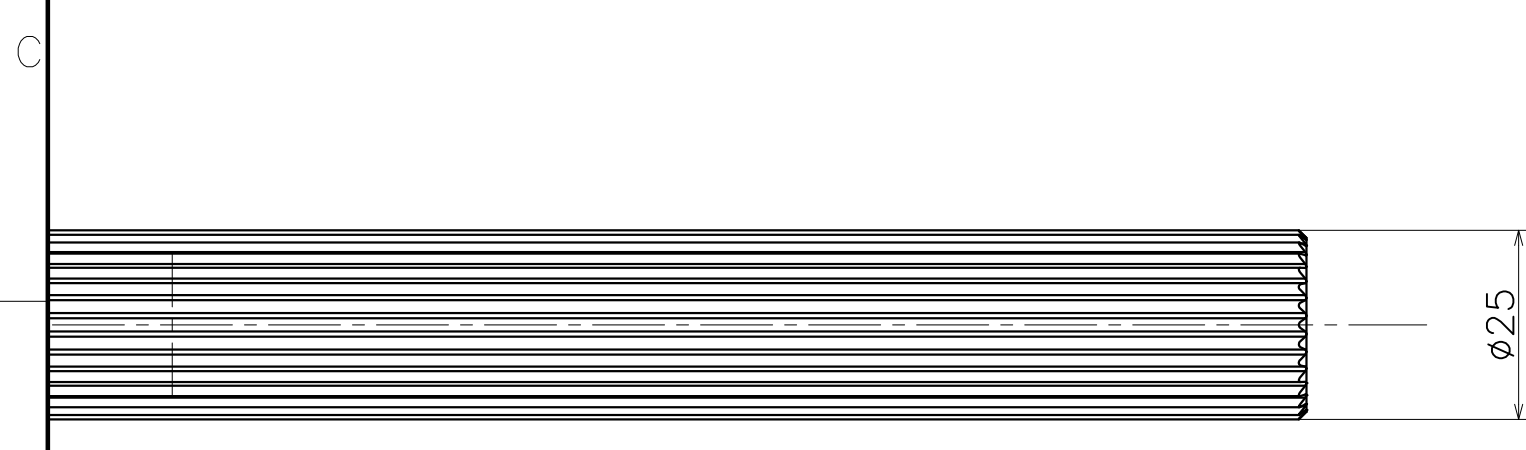

# DA-173-XX-1200

Finish : Grip	Finish : Leg	Code
Shot Champagne Gold	Shot Champagne Gold	DA-173-LQ-1200
Dark Bronze	Dark Bronze	DA-173-1U-1200
Satin Bronze	Satin Bronze	DA-173-3U-1200
Blasted Black	Blasted Black	DA-173-XK-1200
Nickel Colour Hairline	Nickel Colour Hairline	DA-173-XZ-1200

Wooden Door t40~50mm Hole Size  $\phi 10$   
Glass Door t8~12mm Hole Size  $\phi 16$

Product name	Name	Code
ドアハンドル	-	DA173-
Door Pull Handle	-	Ver01
<b>KAWAJUN</b> 河淳株式会社	Dim	Geo
	s= 1:1	外形図

2023-06-27 16:37:07 DA173-XX-1200\_drawing