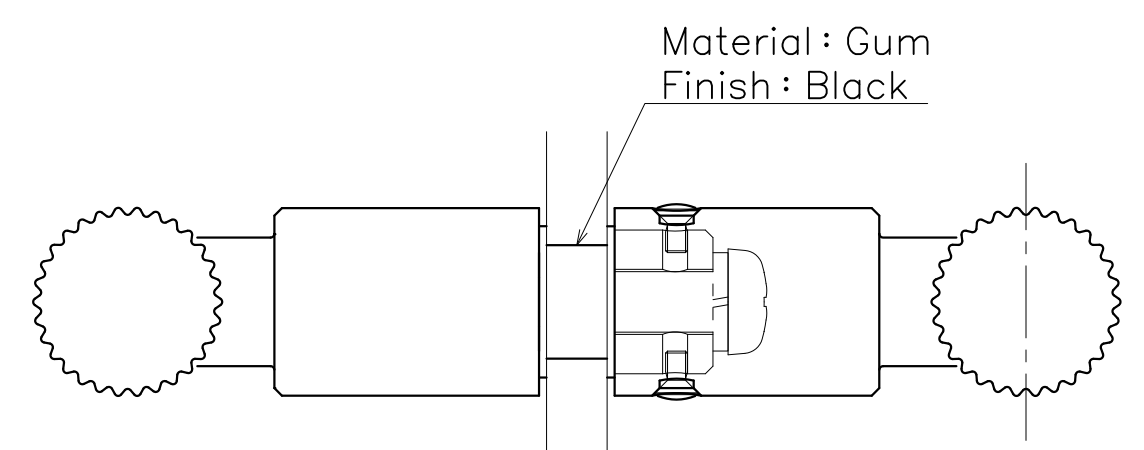

# DA-173-XX-1200

Finish : Grip	Finish : Leg	Code
Shot Champagne Gold	Shot Champagne Gold	DA-173-LQ-1200
Dark Bronze	Dark Bronze	DA-173-1U-1200
Satin Bronze	Satin Bronze	DA-173-3U-1200
Blasted Black	Blasted Black	DA-173-XK-1200
Nickel Colour Hairline	Nickel Colour Hairline	DA-173-XZ-1200

Wooden Door t40~50mm Hole Size  $\phi 10$   
Glass Door t8~12mm Hole Size  $\phi 16$

Product name	Name	Code
ドアハンドル	-	DA173-
Door Pull Handle	-	Ver01
<b>KAWAJUN</b> 河淳株式会社	Dim	Geo
	s= 1:1	外形図

2023-06-27 16:37:07 DA173-XX-1200\_drawing