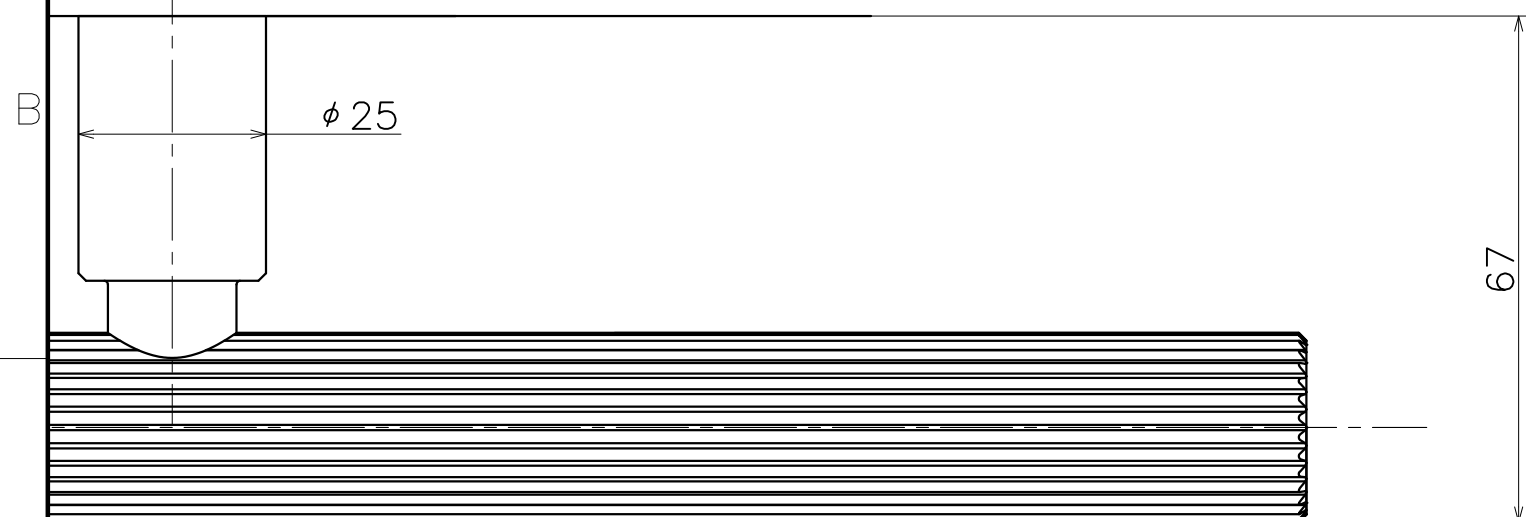

# DA-173-XX-1200

Finish : Grip	Finish : Leg	Code
Shot Champagne Gold	Shot Champagne Gold	DA-173-LQ-1200
Dark Bronze	Dark Bronze	DA-173-1U-1200
Satin Bronze	Satin Bronze	DA-173-3U-1200
Blasted Black	Blasted Black	DA-173-XK-1200
Nickel Colour Hairline	Nickel Colour Hairline	DA-173-XZ-1200

Wooden Door t40~50mm Hole Size  $\phi 10$   
Glass Door t8~12mm Hole Size  $\phi 16$

Product name	Name	Code
ドアハンドル	-	DA173-
Door Pull Handle	-	Ver01
<b>KAWAJUN</b> 河淳株式会社	Dim	Geo
	s= 1:1	外形図

2023-06-27 16:37:07 DA173-XX-1200\_drawing