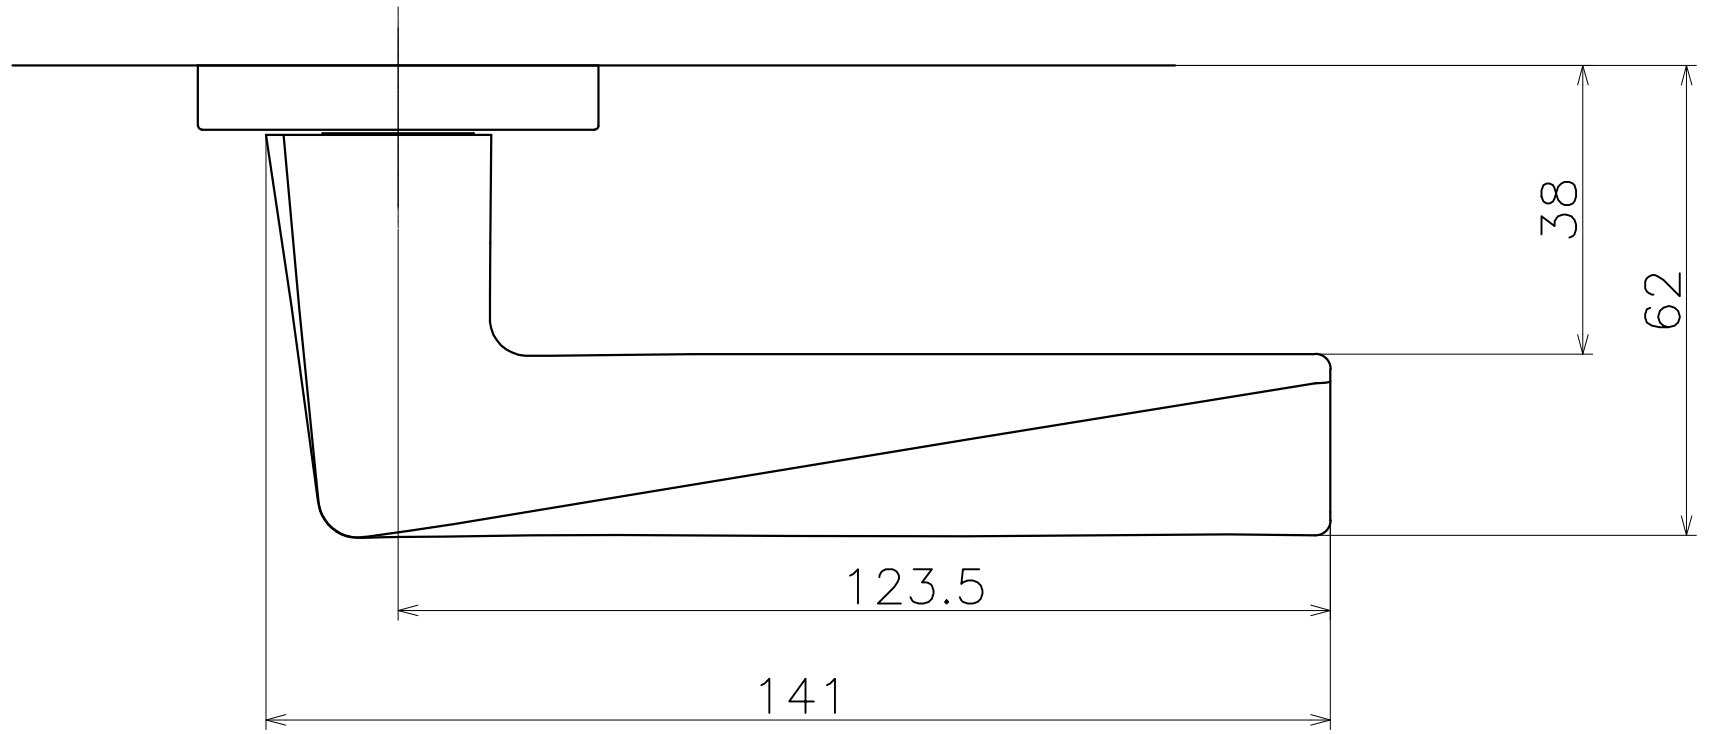

1

1

2

1

3

1

4

5

1

6

Ver	Date	Engineering change notice	Dwg	App
△	2018/08/28	新規出図	KAWAJUN	KAWAJUN

JVT

A

A

B

B

C

C

D

D

Product name		Name		Code	
レバーハンドルセット		-		JVT	
Lever Handle Set		-		Ver01	
KAWAJUN 河渾株式会社		Dim	Geo	s= 1:1	外形図

A3

1

1

2

1

3

1

4

5

1

6