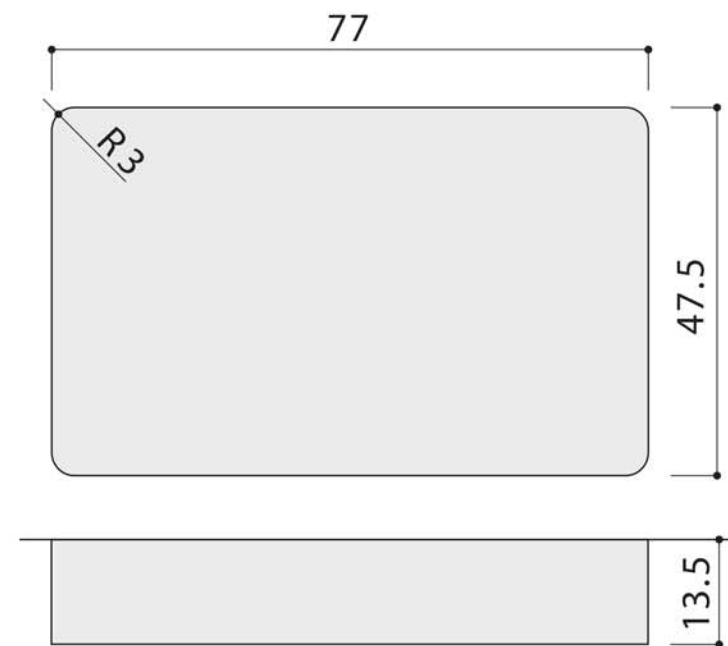

PC-209 Notch Dimension

Caution: About installation

* Product will be loose if installed in a notch that is bigger than what is stated.

** Do not install product onto a hollow door.

* Although this is the recommended dimension, do note that adjustments may be needed depending on the material of the door.