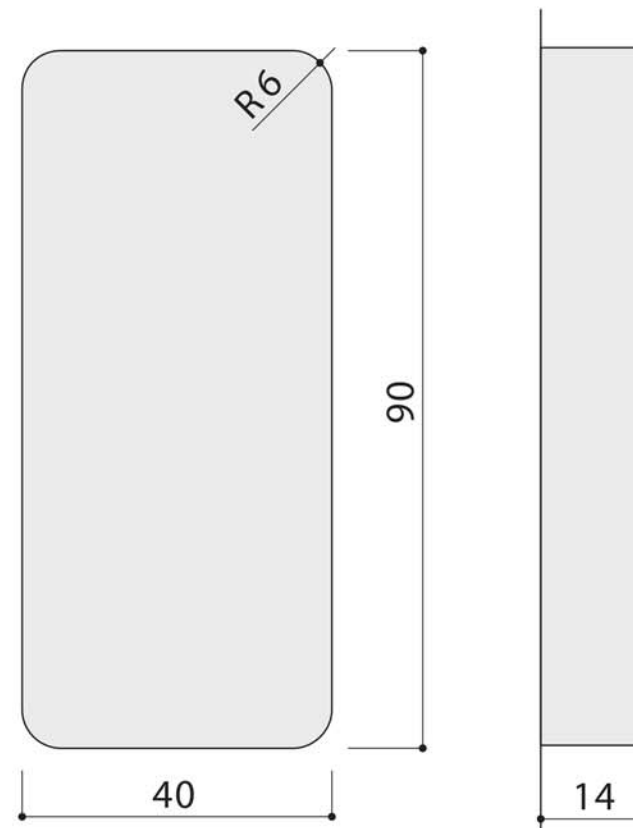

PC-210 Notch Dimension

 **Caution: About installation**

* Product will be loose if installed in a notch that is bigger than what is stated.

** Do not install product onto a hollow door.

* Although this is the recommended dimension, do note that adjustments may be needed depending on the material of the door.