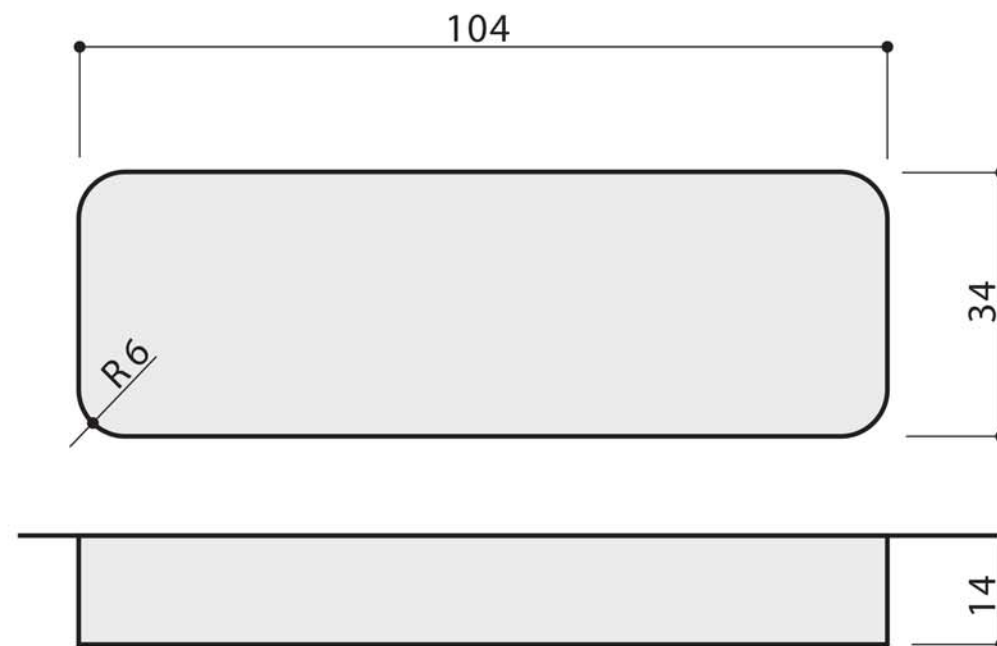

Recessed Handle Installation Instruction Sheet

PC-422

* Please be sure to read before installing product.

* Do not dispose the installation sheet after installation, instead please pass it to the product user.

PC-422 Notch Dimension

Caution: About installation

* Product will be loose if installed in a notch that is bigger than what is stated.

** Do not install product onto a hollow door.

* Although this is the recommended dimension, do note that adjustments may be needed depending on the material of the door.