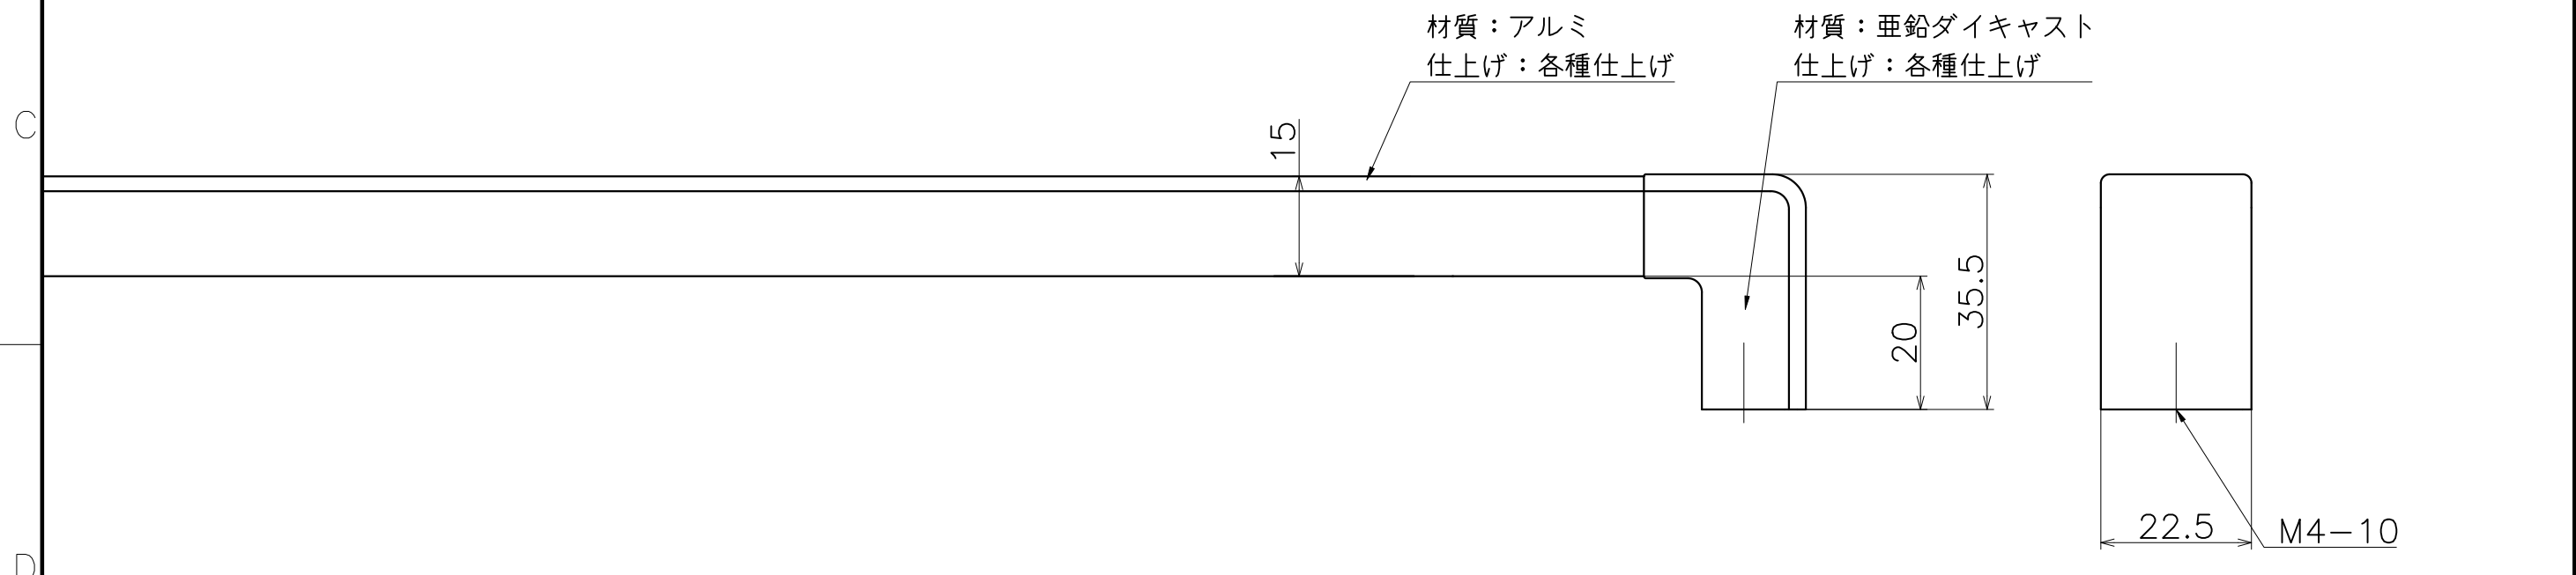

Ver	Date	Engineering change notice	Dwg	App
1	2020/09/15	新規出図	KAWAJUN	KAWAJUN

PC-465-XX550

表面处理：脚部	表面处理：握り	コード
マットブラック	ブラストブラック	PC-465-K003550
クローム	ステンカラーヘアライン	PC-465-ZC550

Product name	Name	Code
プルノブ	-	表参照
Pull & Knob	-	Ver01
KAWAJUN 河淳株式会社	Dim	Geo
	s= 1:1	外形図