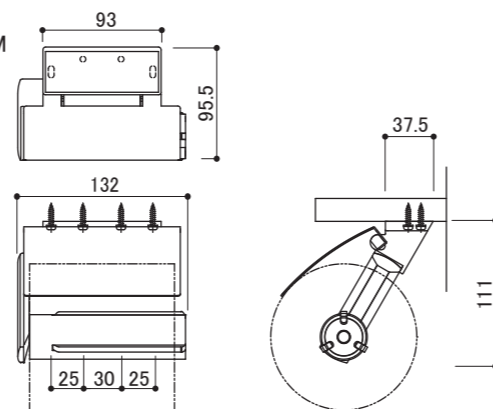

Sanitary Safety Warning

SC-48M (Paper Holder)

Package Contents/配件表 (安装前请务必先确认配件种类及数量) / 同梱部品(必ずご確認ください)

Body x1

Installation Instructions x1

Body Instruction x1

Installation Screw x4

Spring Washer x4

Installation Procedure/ 安装程序/ 取付け手順

1

◎Arm can be used for both directions.

Product Specification/ 产品规格/ 製品仕様

Type/类型/タイプ	Paper Holder
Code/品号/品番	SC-48M
Material/材质/材質	Zinc Die Casting + Stainless Steel + ABS Plastic & POM
Dimension/产品尺寸/寸法	132x95.5x111 mm
Load Capacity/承重/耐荷重	49N(5kgf)