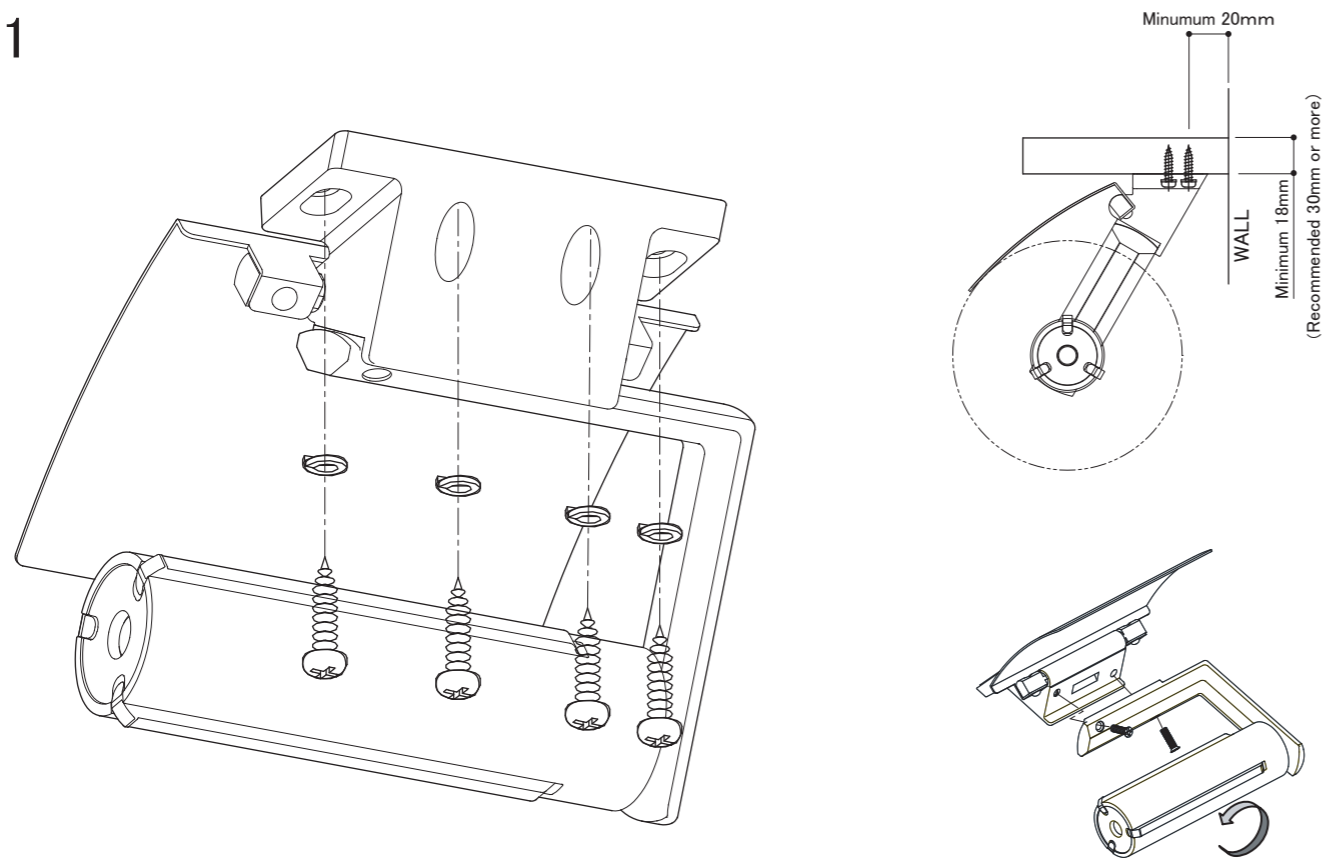

Sanitary Safety Warning

SC-48M (Paper Holder)

Package Contents/配件表 (安装前请务必先确认配件种类及数量) / 同梱部品(必ずご確認ください)

Body x1

Installation Instructions x1

Body Instruction x1

Installation Screw x4

Spring Washer x4

Installation Procedure/ 安装程序/ 取付け手順

1

◎Arm can be used for both directions.

Product Specification/ 产品规格/ 製品仕様

Type/类型/タイプ	Paper Holder
Code/品号/品番	SC-48M
Material/材质/材質	Zinc Die Casting + Stainless Steel + ABS Plastic & POM
Dimension/产品尺寸/寸法	132x95.5x111 mm
Load Capacity/承重/耐荷重	49N(5kgf)