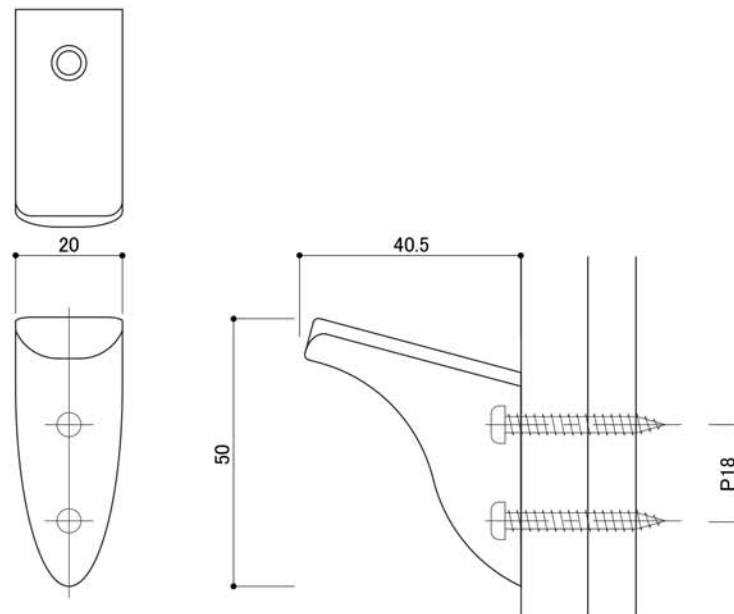

Please do not install product onto non-reinforced walls. Product may fall off and result in injury.

- * Installers can fix a 9mm or thicker solid plywood behind the product.
- * Product may not be stably installed on lightweight metal. As a precaution, please reinforce it with a wooden plank.
- * Do not install product on ALC (Autoclaved lightweight concrete), lightweight metal, or spaces between concrete blocks.

- * After installation, please check to ensure product has been installed properly. If product has not been installed properly, it may wobble and drop off, resulting in injuries.

Warning About product usage

Product Specification

Type	Hook
Product Code	SC-565
Material	Stainless Steel
Product Dimension	50 x 40.5 x 20mm
Load Capacity	98N (10kgf)

Package Contents

Main Body x 1

Pedestal x 1

Installation Sheet x 1

Installation Screw x 2