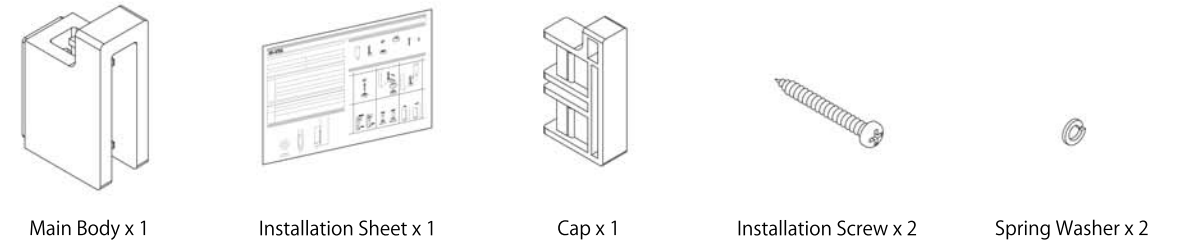

Product Specification

Type	Towel Shelf
Product Code	SC-575S
Material	Stainless Steel + ABS
Product Dimension	19 x 30 x 50mm
Load Capacity	98N (10kgf)

Package Contents

Installation Procedure

Installation Procedure