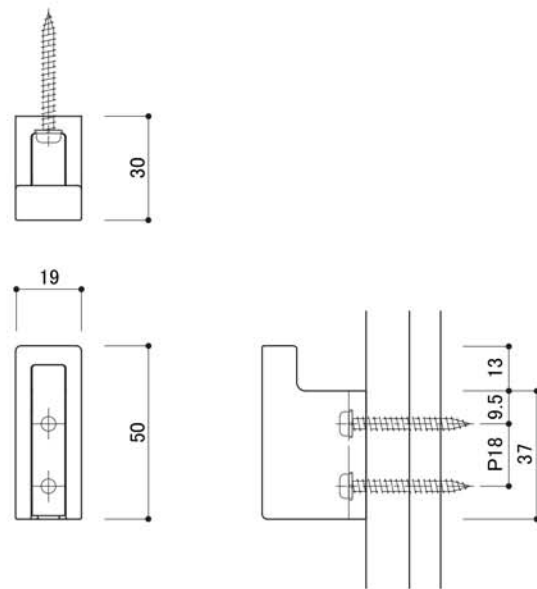

This symbol is used to identify prohibited actions that must not be carried out.

This symbol is used to identify mandatory actions that must be carried out.

Warning About installation

- Please do not install product onto non-reinforced walls. Product may fall off and result in injury.
- * Installers can fix a 9mm or thicker solid plywood behind the product.
- * Product may not be stably installed on lightweight metal. As a precaution, please reinforce it with a wooden plank.
- * Do not install product on ALC (Autoclaved lightweight concrete), lightweight metal, or spaces between concrete blocks.
- After installation, please check to ensure product has been installed properly. If product has not been installed properly, it may wobble and drop off, resulting in injuries.

Product Specification

Type	Towel Shelf
Product Code	SC-575S
Material	Stainless Steel + ABS
Product Dimension	19 x 30 x 50mm
Load Capacity	98N (10kgf)

Package Contents

Installation Procedure

Installation Procedure