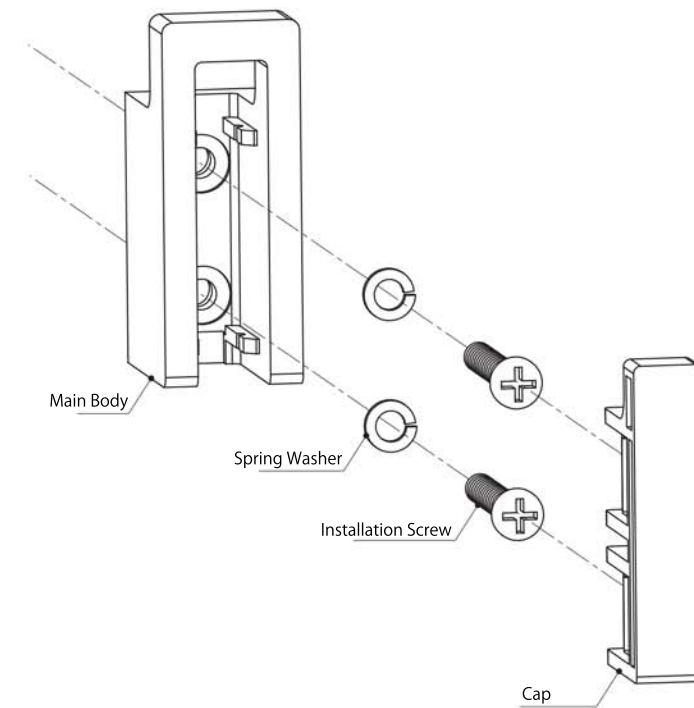

This symbol is used to identify prohibited actions that must not be carried out.

This symbol is used to identify mandatory actions that must be carried out.

Warning About installation

- Please do not install product onto non-reinforced walls. Product may fall off and result in injury.
- * Installers can fix a 9mm or thicker solid plywood behind the product.
- * Product may not be stably installed on lightweight metal. As a precaution, please reinforce it with a wooden plank.
- * Do not install product on ALC (Autoclaved lightweight concrete), lightweight metal, or spaces between concrete blocks.
- After installation, please check to ensure product has been installed properly. If product has not been installed properly, it may wobble and drop off, resulting in injuries.

Product Specification

Type	Towel Shelf
Product Code	SC-575S
Material	Stainless Steel + ABS
Product Dimension	19 x 30 x 50mm
Load Capacity	98N (10kgf)

Package Contents

Installation Procedure

Installation Procedure

1. Install Main Body to wall using the provided Spring Washers and Installation Screws.
2. Clasp Cap to Main Body.

Removal of Cap

1. Insert minus screwdriver head into groove of Cap at the back.
2. Pull handle towards you to push out Cap.