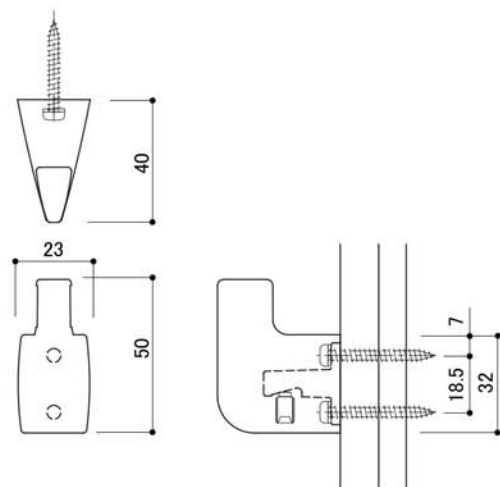

## Product Specification

Type	Hook
Product Code	SC-585
Material	Stainless Steel
Product Dimension	23 x 40 x 50mm
Load Capacity	98N (10kgf)