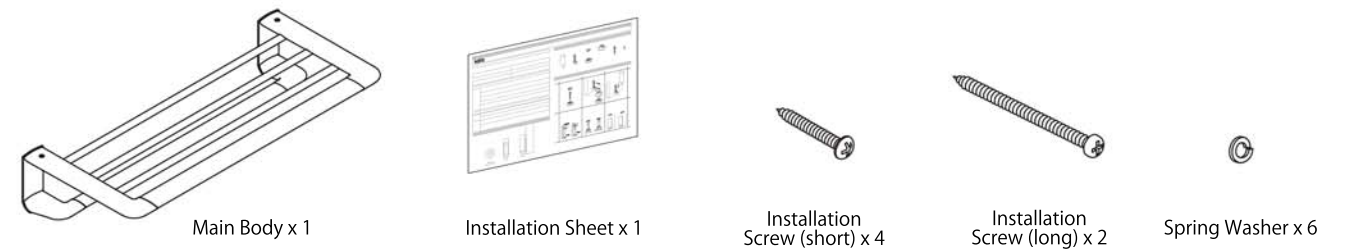

Product Specification

Type	Towel Shelf
Product Code	SC-589
Material	Stainless Steel
Product Dimension	488 x 212 x 101.5mm
Load Capacity	98N (10kgf)

Package Contents

Installation Procedure

Installation Procedure