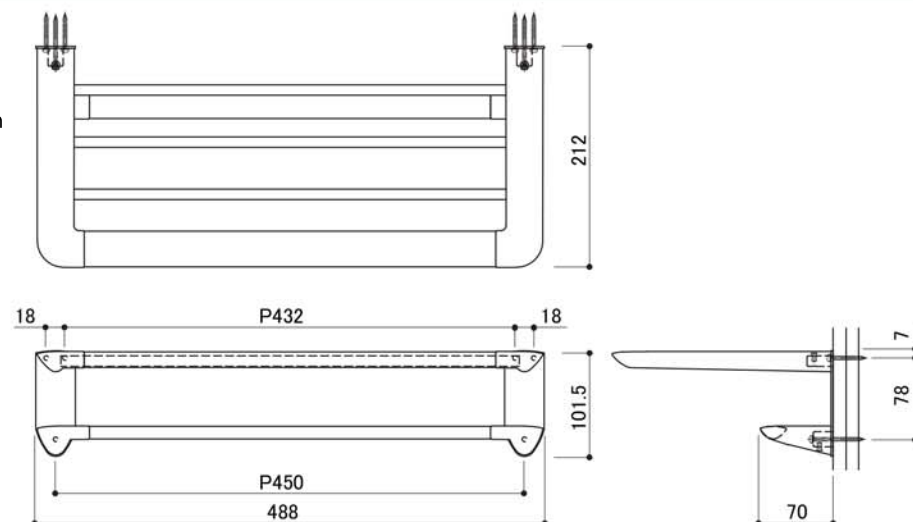

Product Specification

Type	Towel Shelf
Product Code	SC-589
Material	Stainless Steel
Product Dimension	488 x 212 x 101.5mm
Load Capacity	98N (10kgf)

Package Contents

Installation Procedure

Installation Procedure