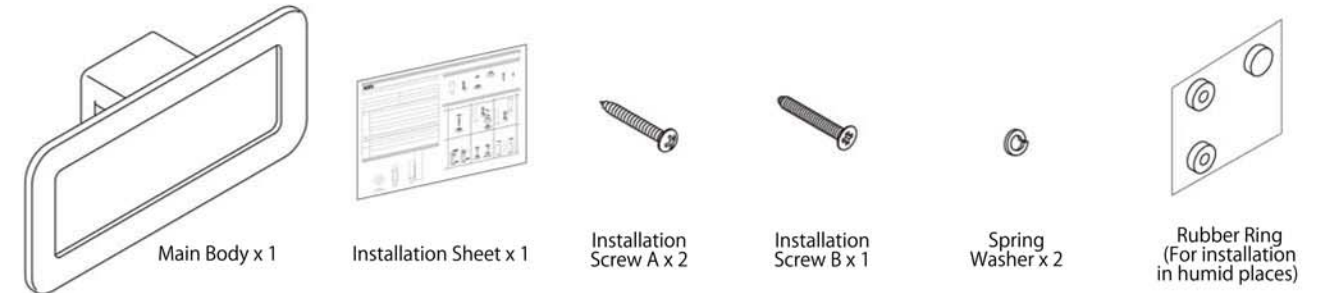

Product Specification

Type	Towel Ring
Product Code	SC-640
Material	Brass
Product Dimension	220 x 100 x 40mm
Load Capacity	98N (10kgf)

Package Contents

Installation Procedure

Installation Procedure

1. Unscrew Fixing Screw to separate Main Body from Pedestal.
2. Install Pedestal to wall using the provided Spring Washers and Installation Screw A.
3. Adjust Pedestal's angle and secure with Installation Screw B.
4. Fix Main Body onto Pedestal with Fixing Screw.