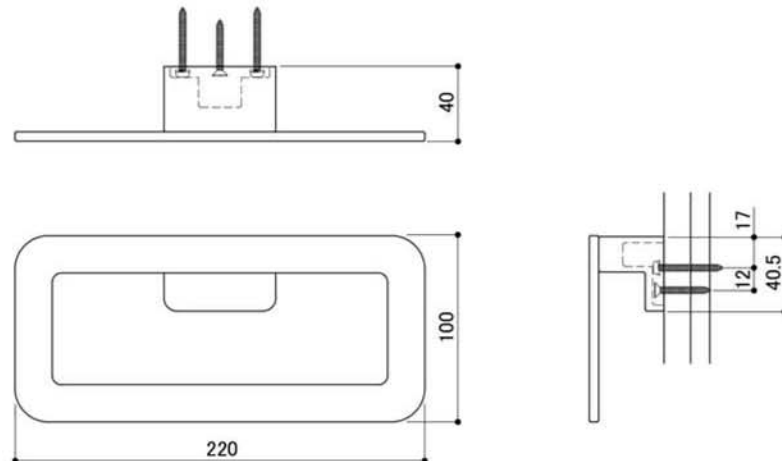

Product Specification

Type	Towel Ring
Product Code	SC-640
Material	Brass
Product Dimension	220 x 100 x 40mm
Load Capacity	98N (10kgf)

Package Contents

Installation Procedure

Installation Procedure

1. Unscrew Fixing Screw to separate Main Body from Pedestal.
2. Install Pedestal to wall using the provided Spring Washers and Installation Screw A.
3. Adjust Pedestal's angle and secure with Installation Screw B.
4. Fix Main Body onto Pedestal with Fixing Screw.