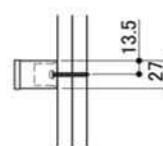

Product Specification

Type	Towel Rail
Product Code	SC-641-L
Material	Brass
Product Dimension	670 x 40 x 27mm
Load Capacity	98N (10kgf)

Package Contents

Installation Procedure

Installation Procedure

1. Unscrew Fixing Screw to separate Main Body from Pedestal.
2. Install Pedestal to wall using the provided Spring Washers and Installation Screws.
3. Secure Main Body to Pedestal with Fixing Screws.