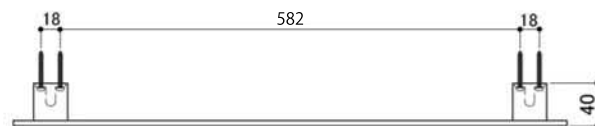

Product Specification

Type	Towel Rail
Product Code	SC-641-L
Material	Brass
Product Dimension	670 x 40 x 27mm
Load Capacity	98N (10kgf)

Package Contents

Installation Procedure

Installation Procedure

1. Unscrew Fixing Screw to separate Main Body from Pedestal.
2. Install Pedestal to wall using the provided Spring Washers and Installation Screws.
3. Secure Main Body to Pedestal with Fixing Screws.