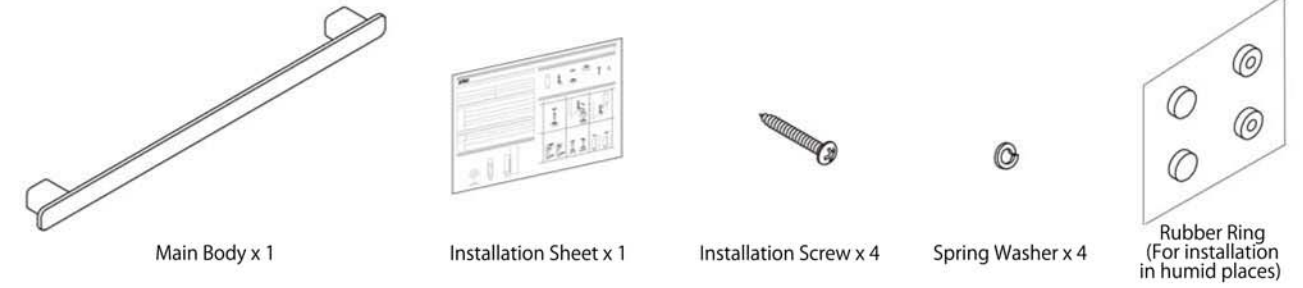

Product Specification

Type	Towel Rail
Product Code	SC-641-L
Material	Brass
Product Dimension	670 x 40 x 27mm
Load Capacity	98N (10kgf)

Package Contents

Installation Procedure

Installation Procedure

1. Unscrew Fixing Screw to separate Main Body from Pedestal.
2. Install Pedestal to wall using the provided Spring Washers and Installation Screws.
3. Secure Main Body to Pedestal with Fixing Screws.