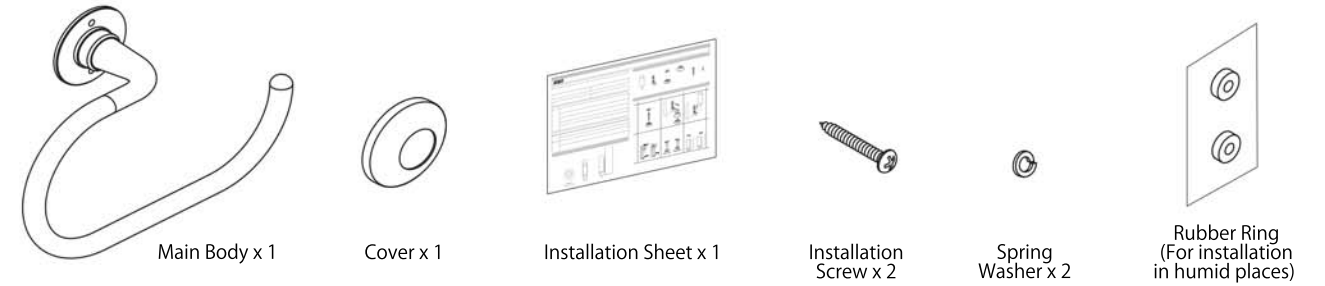

Package Contents