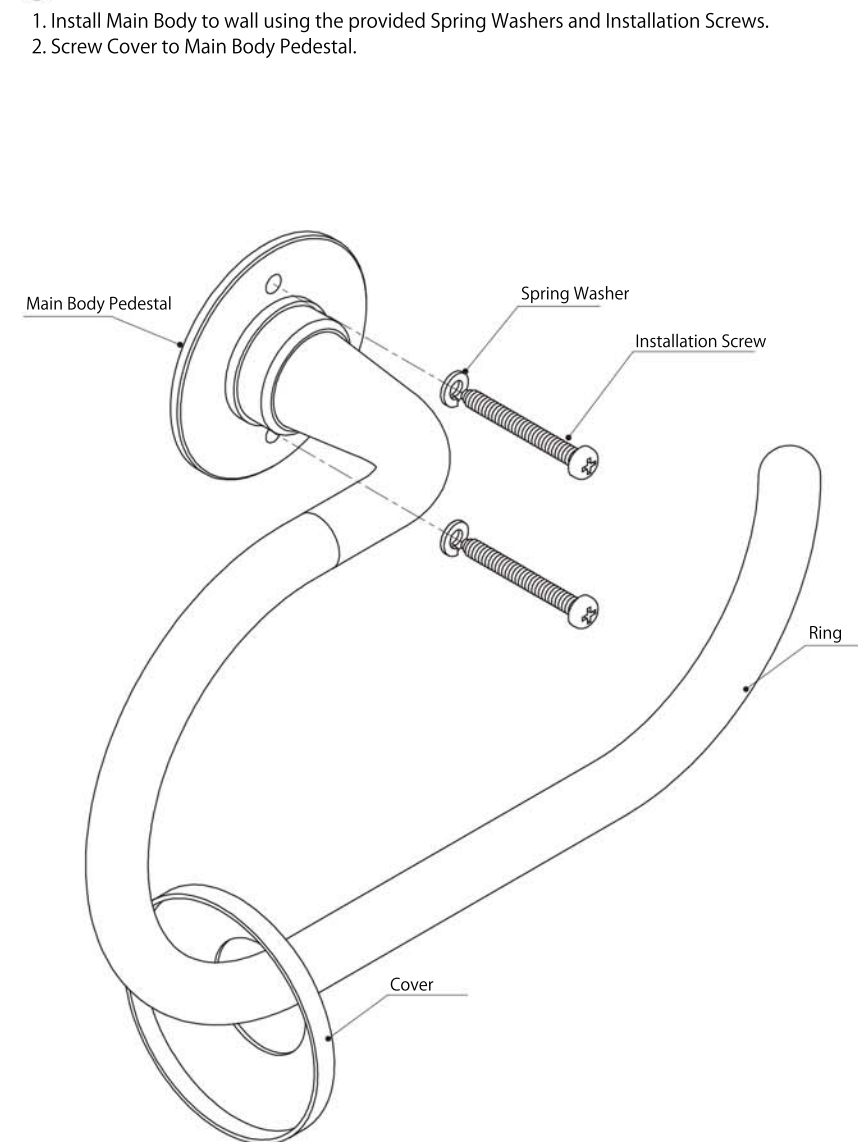

## Product Specification

Type	Towel Ring
Product Code	SC-660
Material	Brass + Stainless Steel
Product Dimension	211 x 63.5 x 141mm
Load Capacity	49N (5kgf)

### Installation Procedure

1. Install Main Body to wall using the provided Spring Washers and Installation Screws.
2. Screw Cover to Main Body Pedestal.

\* Changing ring's direction is possible.