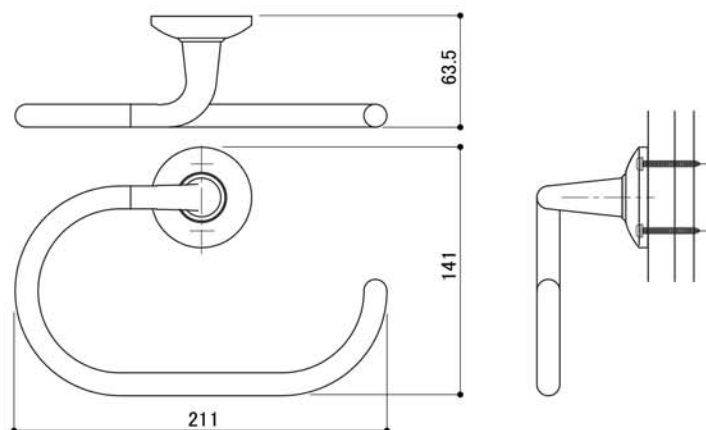

## Product Specification

Type	Towel Ring
Product Code	SC-660
Material	Brass + Stainless Steel
Product Dimension	211 x 63.5 x 141mm
Load Capacity	49N (5kgf)