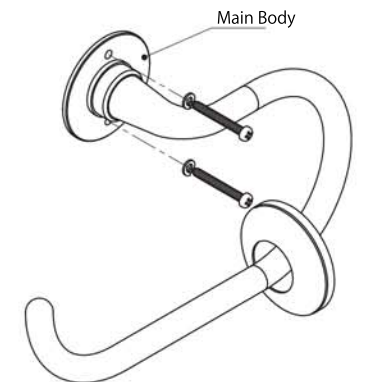

Installation Procedure

Installation Procedure

1. Install Main Body to wall using the provided Spring Washers and Installation Screws.
2. Screw Cover to Main Body Pedestal.