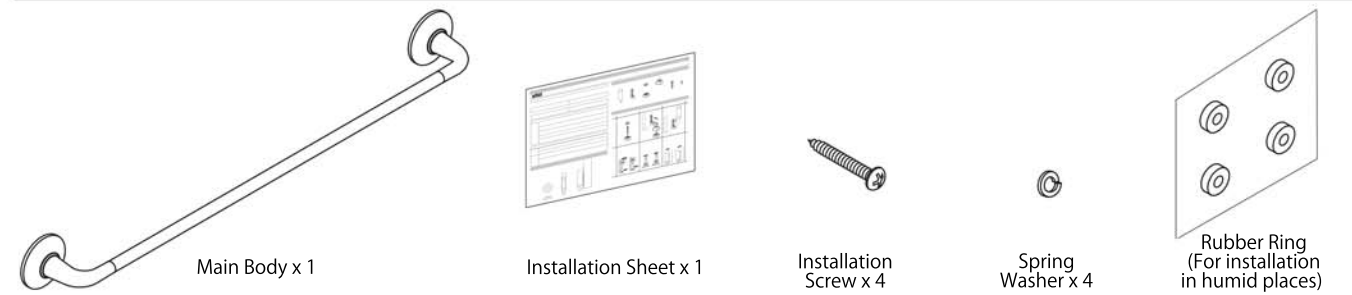

Product Specification

Type	Towel Rail
Product Code	SC-661 ■ SC-661L
Material	Brass + Stainless Steel
Product Dimension	507 x 63.5 x 57mm ■ 657 x 63.5 x 57mm
Load Capacity	98N (10kgf)

Package Contents

Installation Procedure