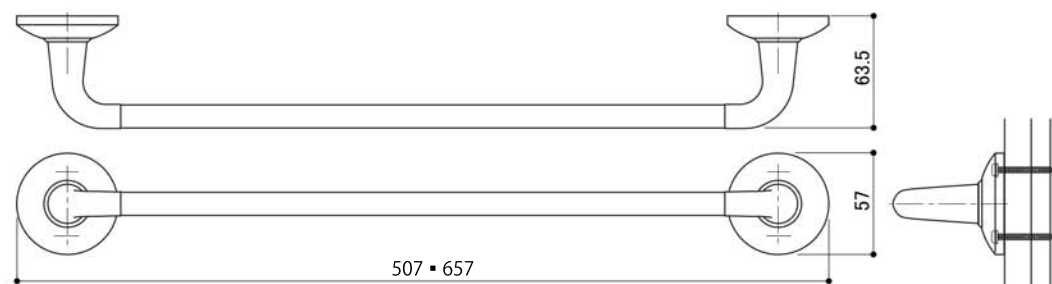

Product Specification

Type	Towel Rail
Product Code	SC-661 ■ SC-661L
Material	Brass + Stainless Steel
Product Dimension	507 x 63.5 x 57mm ■ 657 x 63.5 x 57mm
Load Capacity	98N (10kgf)

Package Contents

Installation Procedure