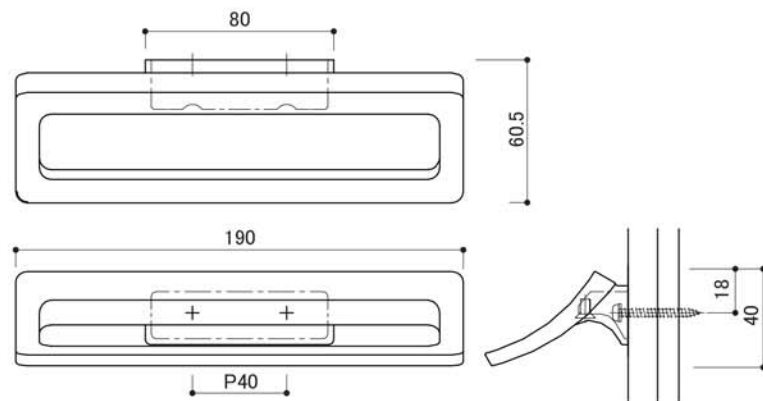

## Product Specification

Type	Towel Ring
Product Code	SC-701
Material	Zinc Die Casting
Product Dimension	190 x 60.5 x 40mm
Load Capacity	98N (10kgf)