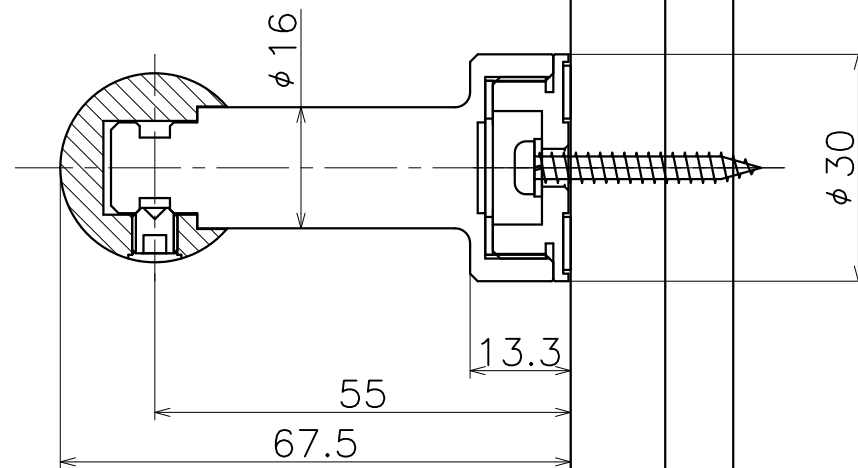

Ver	Date	Engineering change notice	Dwg	App
1	0000/00/00	新規出図	KAWAJUN	KAWAJUN

SC-721-X

Finish	Code
Blasted Black	SC-721-XK
Satin Bronze	SC-721-3U

Material: Aluminium  
Finish: Various finish

Material: Aluminium  
Finish: Various finish

Material: Aluminium  
Finish: Various finish

PB  
Plywood 9mm~

Product name	Name	Code
タオルレール	-	表参照
Towel Rail	-	Ver01
<b>KAWAJUN</b> 河渚株式会社	Dim	Geo
	s= 1:1	外形図

2022-03-11 15:58:58 SC-721\_drawing\_EN