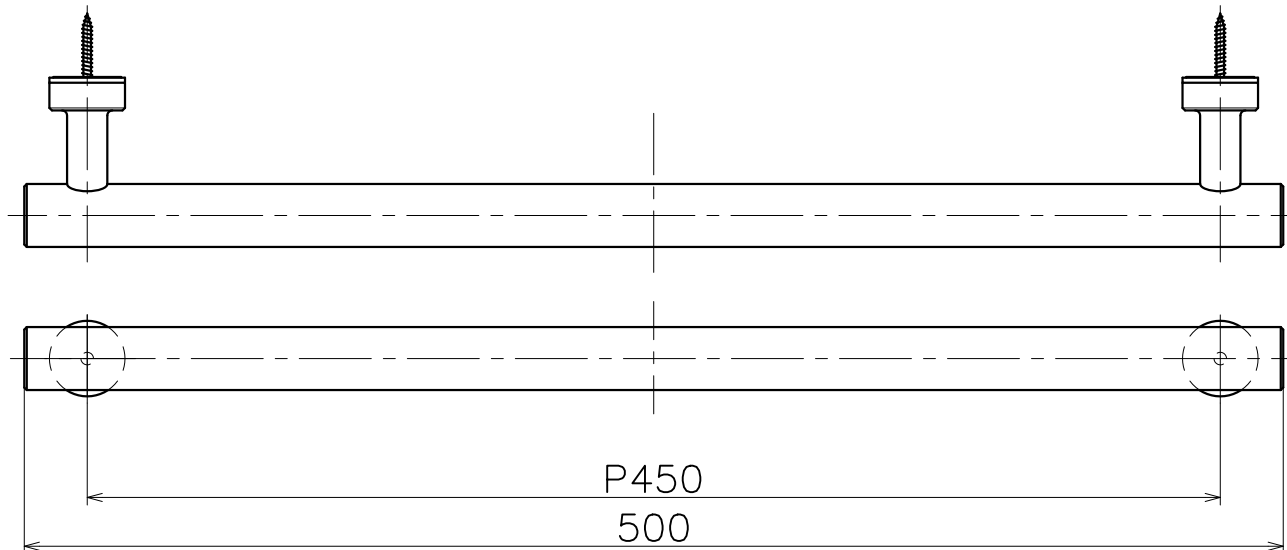

Ver	Date	Engineering change notice	Dwg	App
1	0000/00/00	新規出図	KAWAJUN	KAWAJUN

SC-721-X

Finish	Code
Blasted Black	SC-721-XK
Satin Bronze	SC-721-3U

Material: Aluminium  
Finish: Various finish

Material: Aluminium  
Finish: Various finish

Material: Aluminium  
Finish: Various finish

PB  
Plywood 9mm~

Product name	Name	Code
タオルレール	-	表参照
Towel Rail	-	Ver01
<b>KAWAJUN</b> 河渚株式会社	Dim	Geo
	s= 1:1	外形図

2022-03-11 15:58:58 SC-721\_drawing\_EN