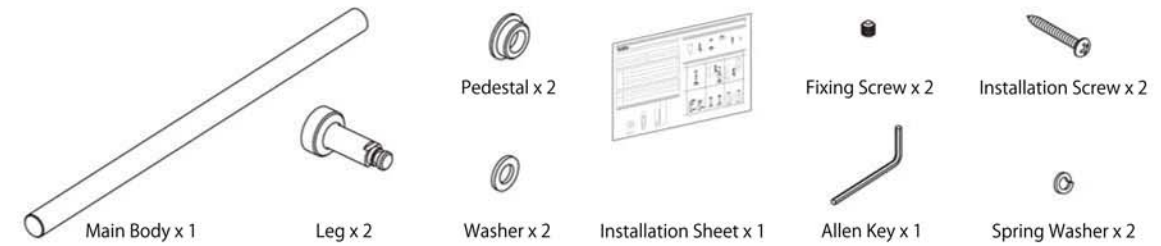

Product Specification

Type	Towel Rail
Product Code	SC-721
Material	Aluminium
Product Dimension	500 x 67.5 x 30mm
Load Capacity	49N (5kgf)

Package Contents

Installation Procedure

Installation Procedure

1. Install Pedestals to wall using the provided Spring Washers and Installation Screws.
2. Screw Legs to Pedestals with Washer inbetween.
3. Install Main Body onto Legs.
4. Secure item by screwing Fixing Screw into Main Body using the provided allen Key.
5. Check product after installation to ensure it has been installed properly.