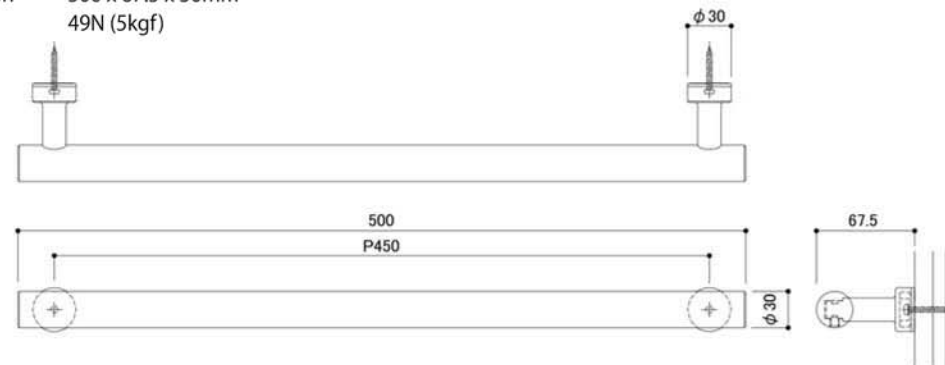

This symbol is used to identify prohibited actions that must not be carried out.

This symbol is used to identify mandatory actions that must be carried out.

Warning About installation

- Please do not install product onto non-reinforced walls. Product may fall off and result in injury.
- * Installers can fix a 9mm or thicker plywood, or something, solid behind the product.
- * Product may not be installed stably on lightweight metal. As a precaution, please reinforce it with a wooden plank.
- * Do not install product on ALC (Autoclaved lightweight concrete), lightweight metal, or spaces between concrete blocks.

Product Specification

Type	Towel Rail
Product Code	SC-721
Material	Aluminium
Product Dimension	500 x 67.5 x 30mm
Load Capacity	49N (5kgf)

Package Contents

Installation Procedure

Installation Procedure

1. Install Pedestals to wall using the provided Spring Washers and Installation Screws.
2. Screw Legs to Pedestals with Washer inbetween.
3. Install Main Body onto Legs.
4. Secure item by screwing Fixing Screw into Main Body using the provided allen Key.
5. Check product after installation to ensure it has been installed properly.