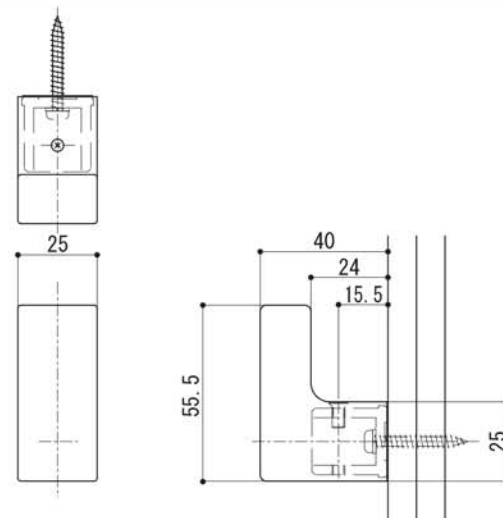

Product Specification

Type	Hook
Product Code	SC-735
Material	Aluminium
Product Dimension	25 x 55.5 x 40mm
Load Capacity	98N (10kgf)

Package Contents

Installation Procedure

Installation Procedure

1. Remove Fixing Screw and Pedestal from Hook.
2. Install Pedestal onto wall using the provided Spring Washer and Installation Screw.
3. Fix Hook onto Pedestal and secure with Fixing Screw.
4. Check product after installation to ensure it has been installed properly.