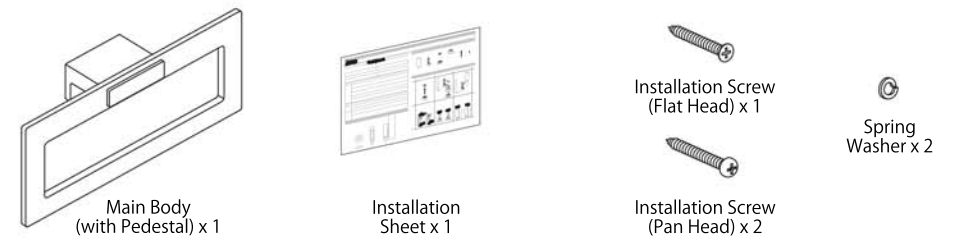

This symbol is used to identify prohibited actions that must not be carried out.	This symbol is used to identify mandatory actions that must be carried out.
--	---

**Warning** About installation

- Please do not install product onto non-reinforced walls. Product may fall off and result in injury.
  - \* Installers can fix a 9mm or thicker plywood, or something, solid behind the product.
  - \* Product may not be installed stably on lightweight metal. As a precaution, please reinforce it with a wooden plank.
  - \* Do not install product on ALC (Autoclaved lightweight concrete), lightweight metal, or spaces between concrete blocks.
- Please ensure that the installation of Pedestal is done according to the illustration. If installed differently, product may wobble and drop off, resulting in injuries.
- After installation, please check to ensure product has been installed properly. If product has not been installed properly, it may wobble and drop off, resulting in injuries.

Product Specification

Type	Towel Ring
Product Code	SC-810
Material	Brass
Product Dimension	221 x 48 x 90mm
Load Capacity	98N (10kgf)

Package Contents

Installation Procedure

- ◎ Installation Procedure
1. Loosen Fixing Screw and remove Pedestal from Main Body.
  2. Install Pedestal to wall using the provided Spring Washers and Installation Screws.
  3. Install Main Body to Pedestal and secure by screwing Fixing Screw back.
  4. Check product after installation to ensure it has been installed properly.