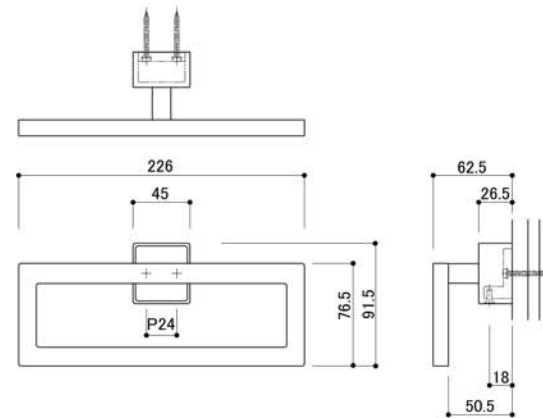

#### Product Specification

Type	Towel Ring
Product Code	SC-820
Material	Brass
Product Dimension	226 x 62.5 x 91.5mm
Load Capacity	98N (10kgf)