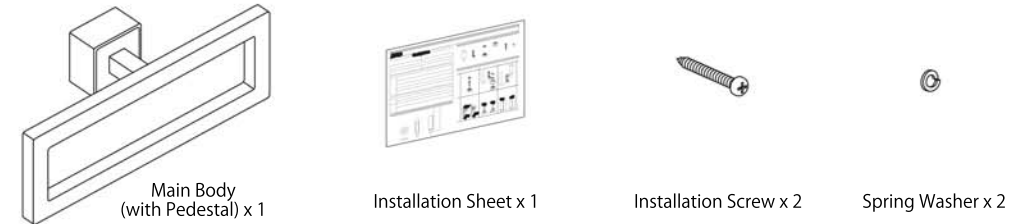

Package Contents