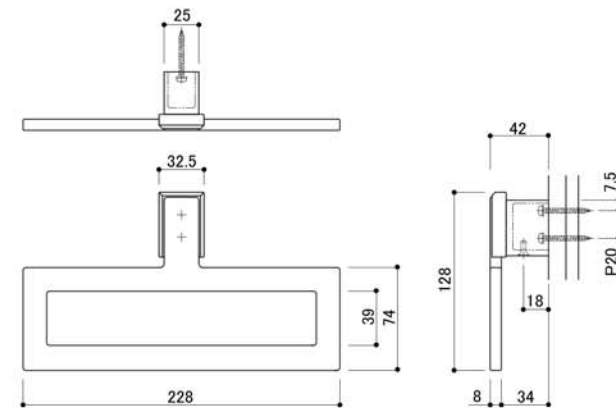

This symbol is used to identify prohibited actions that must not be carried out.	This symbol is used to identify mandatory actions that must be carried out.
--	---

Warning About installation

- Please do not install product onto non-reinforced walls. Product may fall off and result in injury.
 - * Installers can fix a 9mm or thicker plywood, or something, solid behind the product.
 - * Product may not be installed stably on lightweight metal. As a precaution, please reinforce it with a wooden plank.
 - * Do not install product on ALC (Autoclaved lightweight concrete), lightweight metal, or spaces between concrete blocks.
- Please ensure that the installation of Pedestal is done according to the illustration. If installed differently, product may wobble and drop off, resulting in injuries.
- After installation, please check to ensure product has been installed properly. If product has not been installed properly, it may wobble and drop off, resulting in injuries.

Product Specification

Type	Towel Ring
Product Code	SC-830
Material	Brass
Product Dimension	228 x 42 x 128mm
Load Capacity	98N (10kgf)

Package Contents

Installation Procedure

- ◎ Installation Procedure
1. Loosen Fixing Screw and remove Pedestal from Main Body.
 2. Install Pedestal to wall using the provided Spring Washers and Installation Screws.
 3. Install Main Body to Pedestal and secure by screwing Fixing Screw back.
 4. Check product after installation to ensure it has been installed properly.