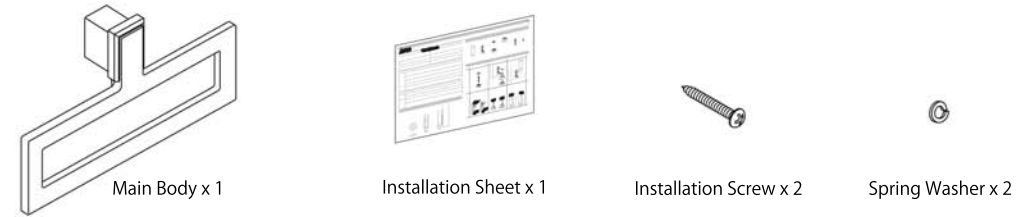

Product Specification

Type	Towel Ring
Product Code	SC-830
Material	Brass
Product Dimension	228 x 42 x 128mm
Load Capacity	98N (10kgf)

Package Contents

Installation Procedure

- ◎ Installation Procedure
1. Loosen Fixing Screw and remove Pedestal from Main Body.
 2. Install Pedestal to wall using the provided Spring Washers and Installation Screws.
 3. Install Main Body to Pedestal and secure by screwing Fixing Screw back.
 4. Check product after installation to ensure it has been installed properly.