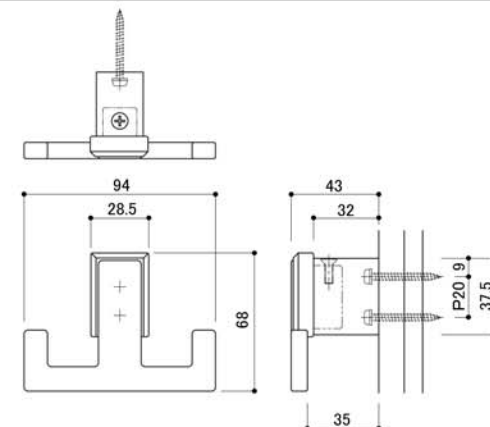

Product Specification

Type	Hook
Product Code	SC-835
Material	Brass
Product Dimension	94 x 43 x 68mm
Load Capacity	98N (10kgf)

Package Contents

Main Body x 1

Installation Sheet x 1

Installation Screw x 2

Spring Washer x 2