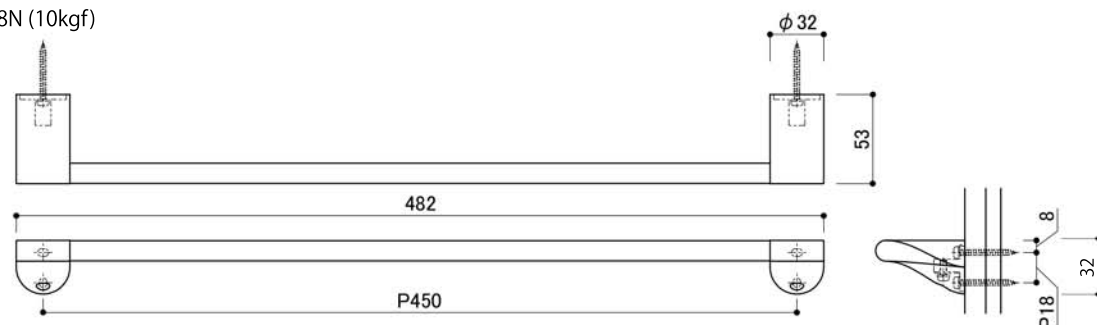

## Product Specification

Type	Towel Rail
Product Code	SC-861
Material	Zinc Die Casting + Brass
Product Dimension	482 x 53 x 32mm
Load Capacity	98N (10kgf)