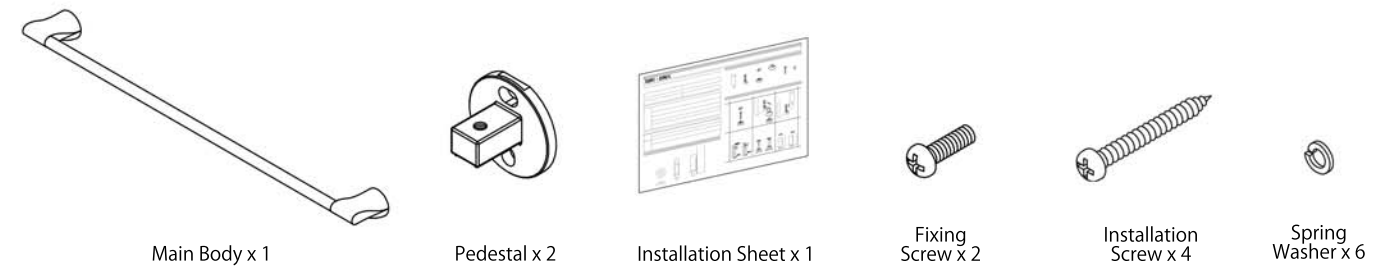

Package Contents