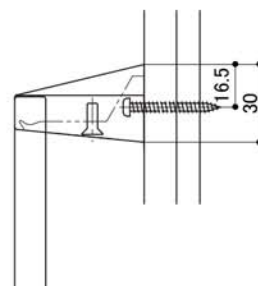

## Product Specification

Type	Towel Ring
Product Code	SC-880
Material	Zinc Die Casting
Product Dimension	200 x 50 x 87mm
Load Capacity	98N (10kgf)