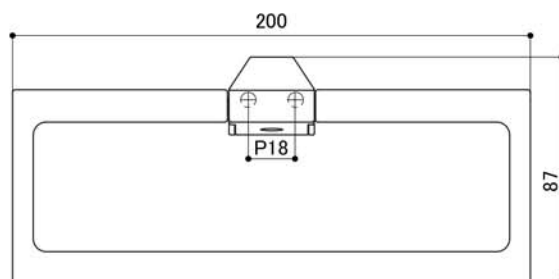

## Product Specification

Type	Towel Ring
Product Code	SC-880
Material	Zinc Die Casting
Product Dimension	200 x 50 x 87mm
Load Capacity	98N (10kgf)