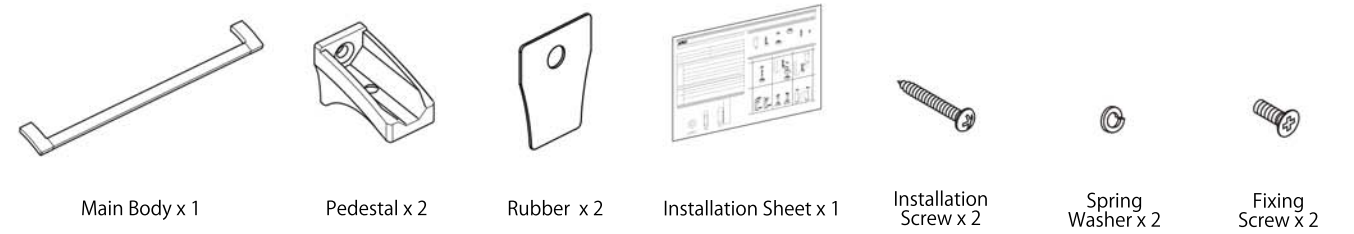

Package Contents