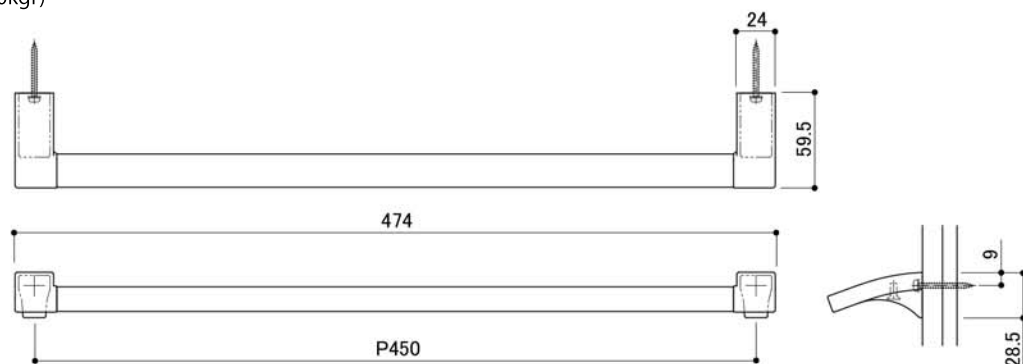

## Product Specification

Type	Towel Rail
Product Code	SC-921
Material	Zinc Die Casting
Product Dimension	474 x 28.5 x 59mm
Load Capacity	98N (10kgf)