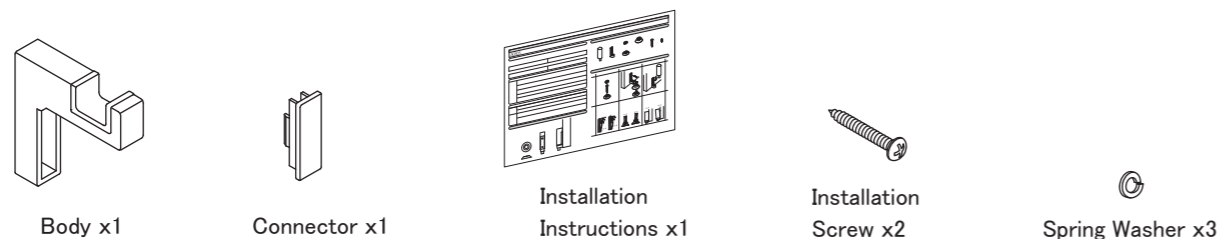

Sanitary Safety Warning

SC-975 (Robe Hook)

Package Contents/配件表 (安装前请务必先确认配件种类及数量) /同梱部品(必ずご確認ください)

Installation Procedure/安装程序/取付け手順

Product Specification/产品规格/製品仕様

Type/类型/タイプ	Robe Hook
Code/品号/品番	SC-975
Material/材质/材質	Zinc Die Casting + ABS
Dimension/产品尺寸/寸法	72.5x72x17mm
Load Capacity/承重/耐荷重	98N (10kgf)

Sanitary Safety Warning

SC-975 (Robe Hook)

※Please read the installation instructions before proceeding with the installation.
 ※Please pass any attached installation tools and installation instructions to the end user.