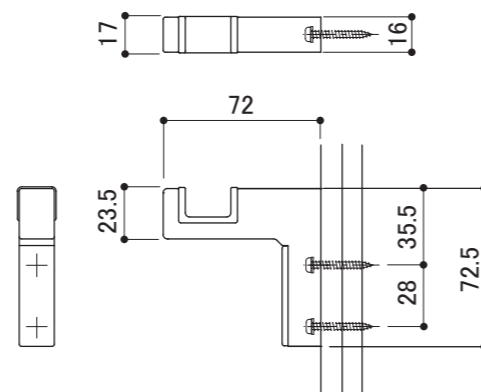

Sanitary Safety Warning

SC-975 (Robe Hook)

Package Contents/配件表 (安装前请务必先确认配件种类及数量) /同梱部品(必ずご確認ください)

Installation Procedure/安装程序/取付け手順

Product Specification/产品规格/製品仕様

Type/类型/タイプ	Robe Hook
Code/品号/品番	SC-975
Material/材质/材質	Zinc Die Casting + ABS
Dimension/产品尺寸/寸法	72.5x72x17mm
Load Capacity/承重/耐荷重	98N (10kgf)

Sanitary Safety Warning

SC-975 (Robe Hook)

※Please read the installation instructions before proceeding with the installation.
 ※Please pass any attached installation tools and installation instructions to the end user.