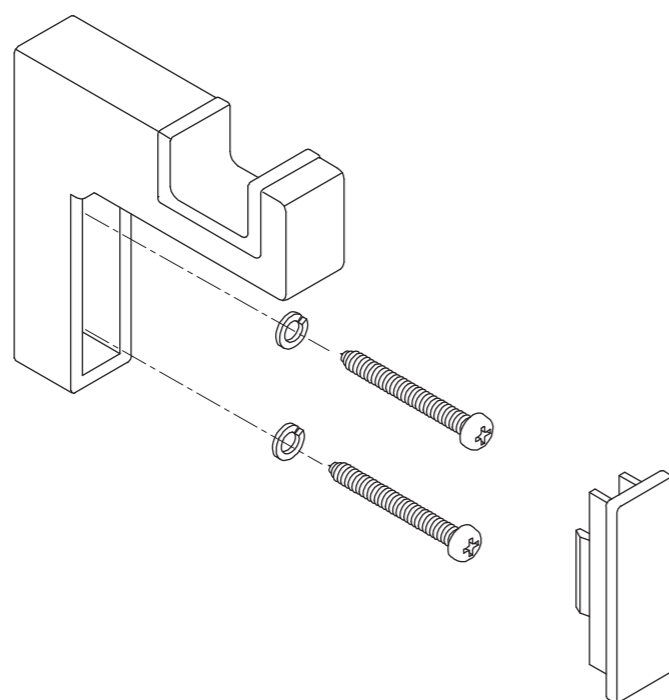

Sanitary Safety Warning

SC-975 (Robe Hook)

Package Contents/配件表 (安装前请务必先确认配件种类及数量) /同梱部品(必ずご確認ください)

Installation Procedure/安装程序/取付け手順

Product Specification/产品规格/製品仕様

Type/类型/タイプ	Robe Hook
Code/品号/品番	SC-975
Material/材质/材質	Zinc Die Casting + ABS
Dimension/产品尺寸/寸法	72.5x72x17mm
Load Capacity/承重/耐荷重	98N (10kgf)

Sanitary Safety Warning

SC-975 (Robe Hook)

※Please read the installation instructions before proceeding with the installation.
 ※Please pass any attached installation tools and installation instructions to the end user.

Before installation, please read the "Safety Warning" to ensure proper installation of the product.

■ Stated below are possible scenarios that may occur as a result of improper installation.

Warning This label is used for scenarios that could result in the risk of serious injuries and/or death. **Caution** This label is used for scenarios that could result in the risk of serious injuries and/or product damage.