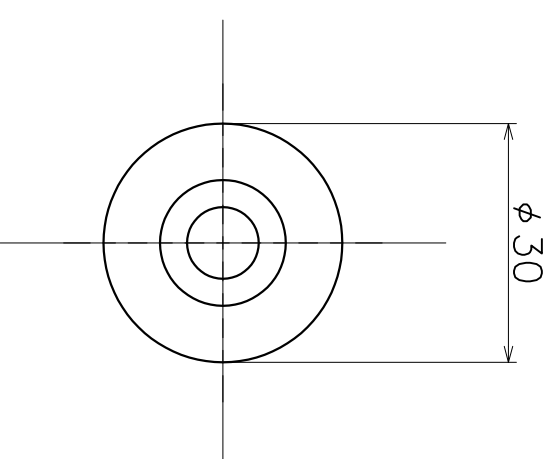

SE-005-X

| 表面处理 | コード |
|---------|-----------|
| Mirror | SE-005-XP |
| Brushed | SE-005-XI |

Material: Stainless Steel
Finish: Various Finish