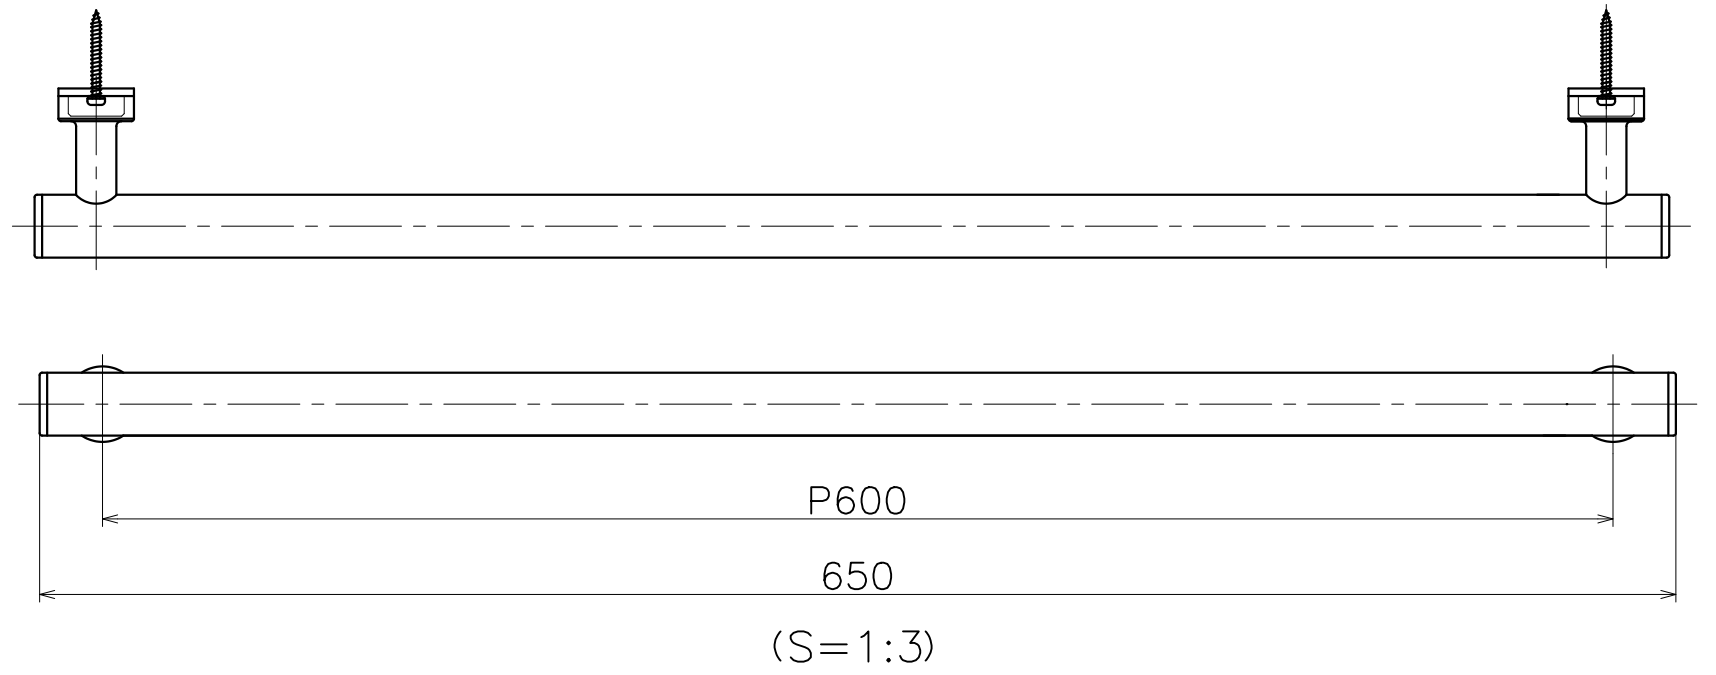

SE-031-X

Finish	Code
Mirror	SE-031-XP
Brushed	SE-031-XT
Lumi Gold	SE-031-P01
Lumi Rose Gold	SE-031-P02
Lumi Champagne Gold	SE-031-P05
Lumi Black	SE-031-P07

Material: Stainless Steel
Finish: Various Finish