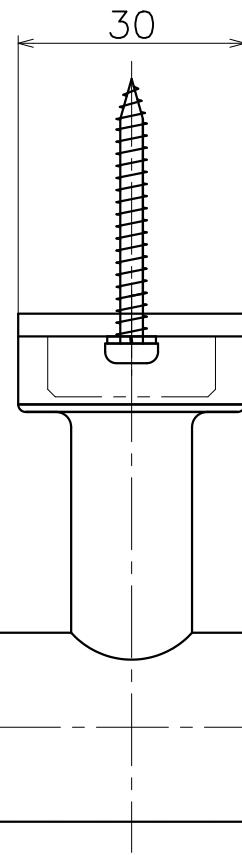

SE-031-X

Finish	Code
Mirror	SE-031-XP
Brushed	SE-031-XT
Lumi Gold	SE-031-P01
Lumi Rose Gold	SE-031-P02
Lumi Champagne Gold	SE-031-P05
Lumi Black	SE-031-P07

Material: Stainless Steel
Finish: Various Finish