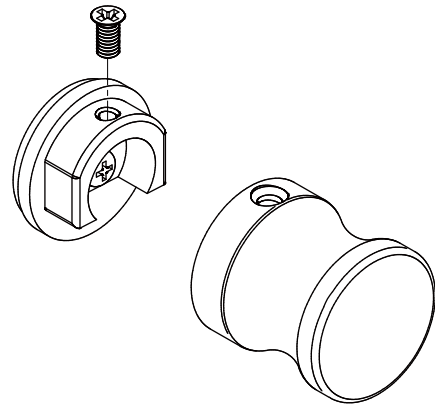

Hook x1

Installation Screw

Installation Instruction x1

Safety Warning x1

Installation Procedure

1

2

3

Product Specification

Type: Hook
Product ID: SE-035
Material: Stainless
Product Dimension: 30x35x30mm
Load Capacity: 98N (10kg)