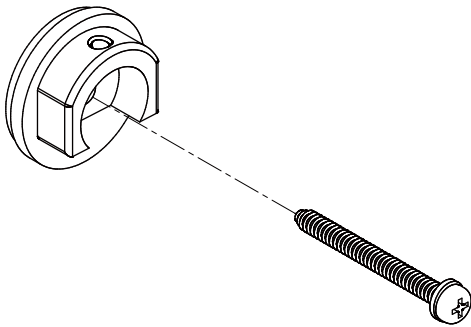

Hook x1

Installation Screw

Installation Instruction x1

Safety Warning x1

Installation Procedure

1

2

3

Product Specification

Type: Hook
Product ID: SE-035
Material: Stainless
Product Dimension: 30x35x30mm
Load Capacity: 98N (10kg)