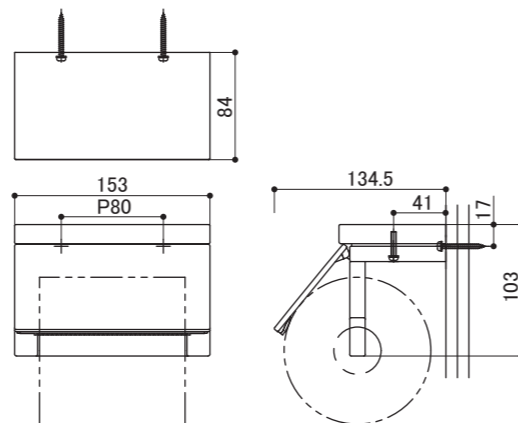

## Installation Procedure/ 安装程序/ 取付け手順

1

◎Arm can be used for both directions.

## Product Specification/ 产品规格/ 製品仕様

Type/类型/タイプ	Paper Holder
Code/品号/品番	SE-053
Material/材质/材質	Zinc Die Casting + Reinforced Wood
Dimension/产品尺寸/寸法	153x84x103 mm
Load Capacity/承重/耐荷重	49N(5kgf)

Sanitary Safety Warning