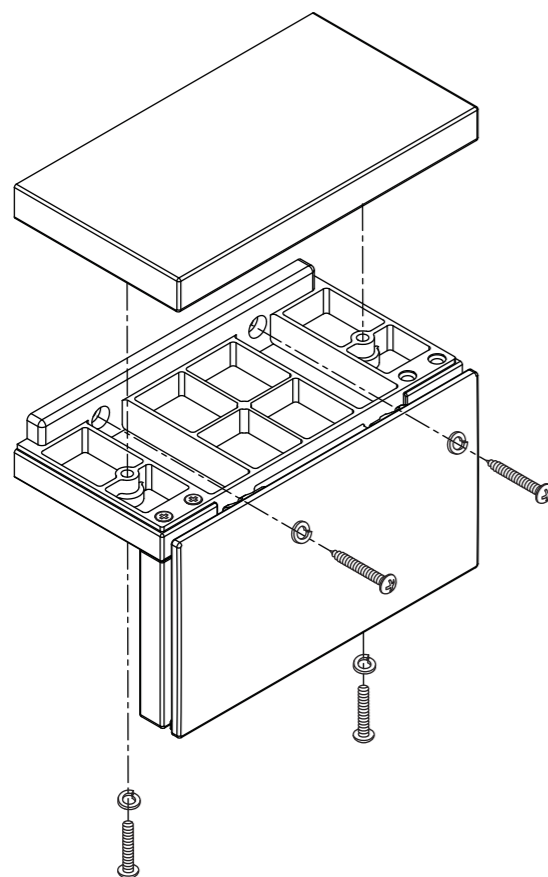

# SE-053 (Paper Holder)

Package Contents/配件表 (安装前请务必先确认配件种类及数量) / 同梱部品(必ずご確認ください)

Body x1

Cover x1

Installation Instructions x1

Body Screw x2

Installation Screw x2

Spring Washer x4

## Installation Procedure/ 安装程序/ 取付け手順

1

◎Arm can be used for both directions.

## Product Specification/ 产品规格/ 製品仕様

Type/类型/タイプ	Paper Holder
Code/品号/品番	SE-053
Material/材质/材質	Zinc Die Casting + Reinforced Wood
Dimension/产品尺寸/寸法	153x84x103 mm
Load Capacity/承重/耐荷重	49N(5kgf)

Sanitary Safety Warning