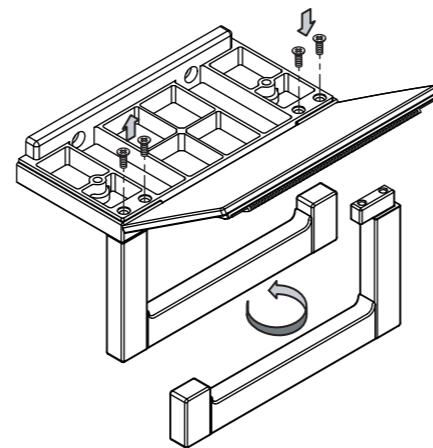

# SE-053 (Paper Holder)

Package Contents/配件表 (安装前请务必先确认配件种类及数量) / 同梱部品(必ずご確認ください)

Body x1

Cover x1

Installation Instructions x1

Body Screw x2

Installation Screw x2

Spring Washer x4

## Installation Procedure/ 安装程序/ 取付け手順

1

◎Arm can be used for both directions.