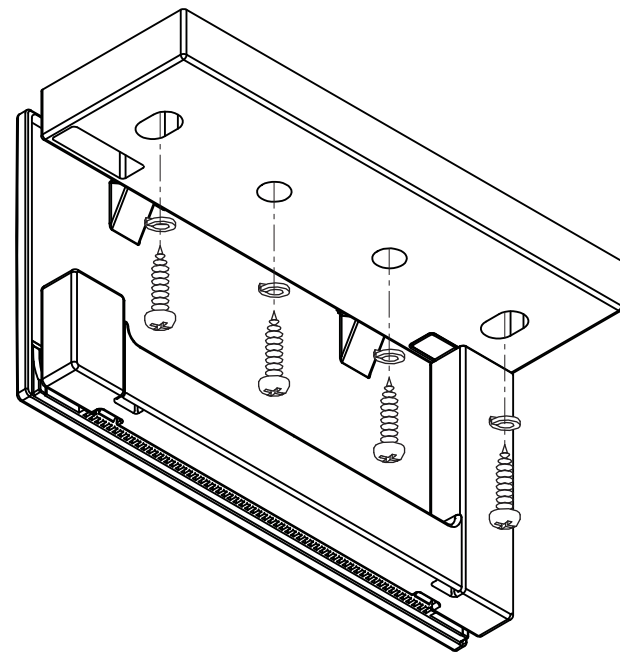

Sanitary Safety Warning

SE-05M (Paper Holder)

Package Contents/ 配件表 (安装前请务必先确认配件种类及数量) / 同梱部品(必ずご確認ください)

Body x1

Installation Instructions x1

Installation Screw x4

Spring Washer x4

Installation Procedure/ 安装程序/ 取付け手順

1

◎Arm can be used for both directions.

Product Specification/ 产品规格/ 製品仕様

Type/ 类型/ タイプ	Paper Holder
Code/ 品号/ 品番	SE-05M
Material/ 材质/ 材質	Zinc Die Casting + Reinforced Wood
Dimension/ 产品尺寸/ 寸法	153x59x88.5 mm
Load Capacity/ 承重/ 耐荷重	49N(5kgf)