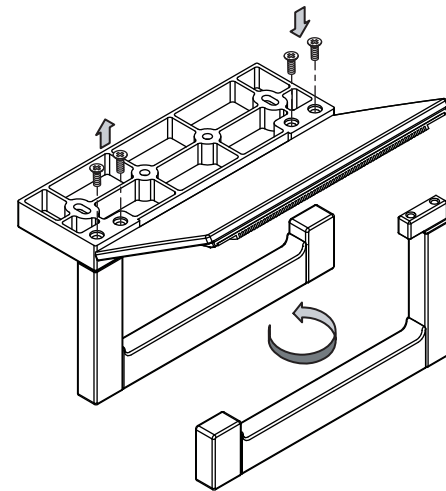

Sanitary Safety Warning

SE-05M (Paper Holder)

Package Contents/ 配件表 (安装前请务必先确认配件种类及数量) / 同梱部品(必ずご確認ください)

Body x1

Installation Instructions x1

Installation Screw x4

Spring Washer x4

Installation Procedure/ 安装程序/ 取付け手順

1

◎Arm can be used for both directions.

Product Specification/ 产品规格/ 製品仕様

Type/ 类型/ タイプ	Paper Holder
Code/ 品号/ 品番	SE-05M
Material/ 材质/ 材質	Zinc Die Casting + Reinforced Wood
Dimension/ 产品尺寸/ 寸法	153x59x88.5 mm
Load Capacity/ 承重/ 耐荷重	49N(5kgf)