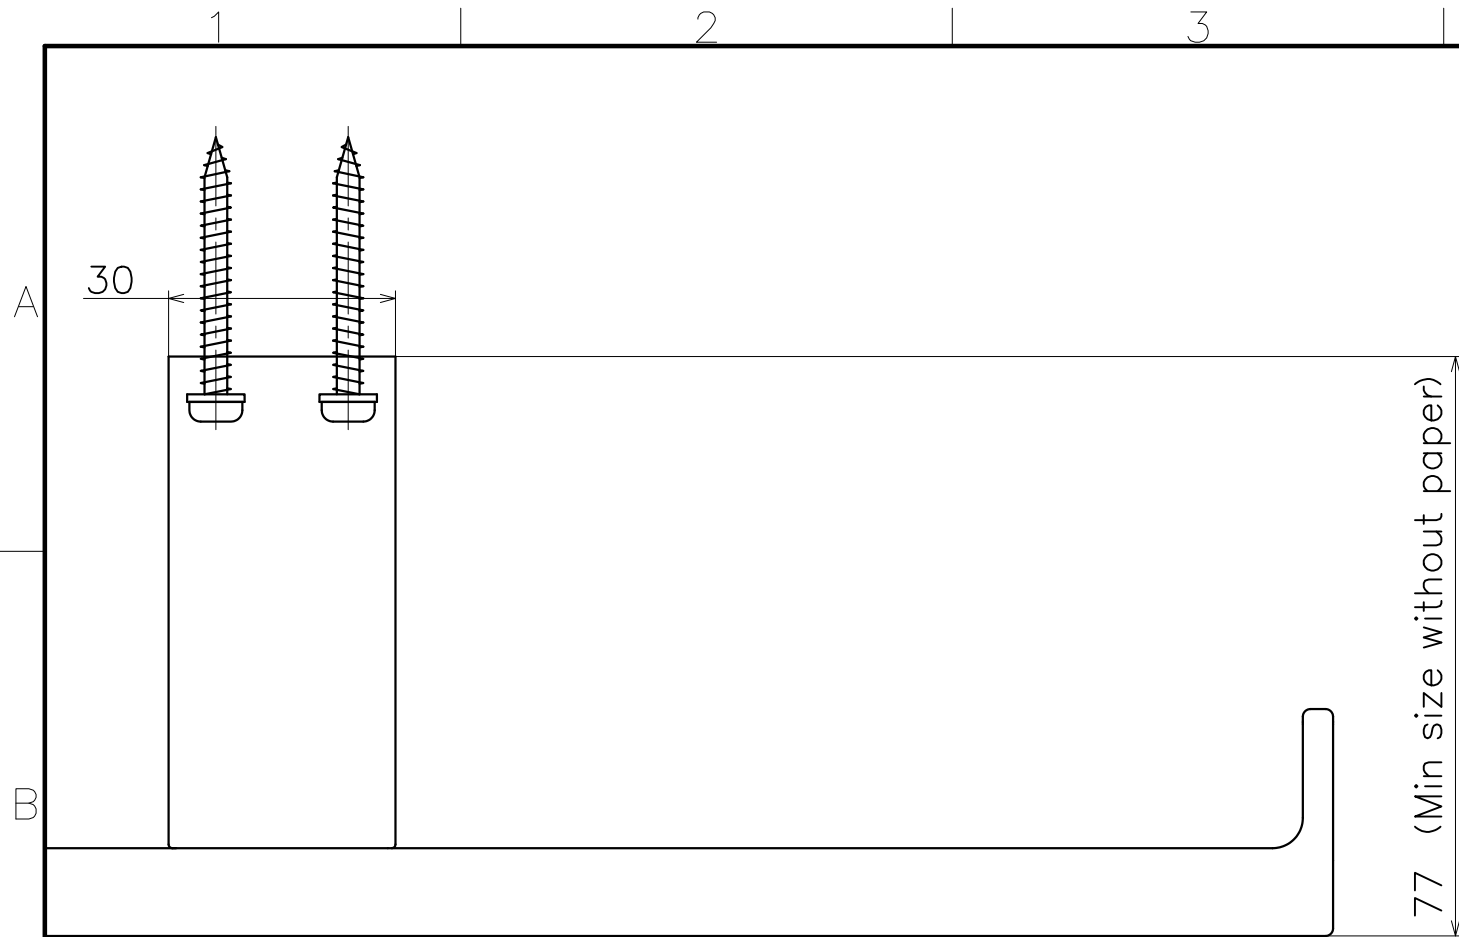

Ver	Date	Engineering change notice	Dwg	App
1	0000/00/00	新規出図	KAWAJUN	KAWAJUN

(S=1:3)

Material: Stainless Steel
Finish: Various Finishes

SE-23W-X

Finish	Code
Mirror	SE-23W-XP
Brushed	SE-23W-XT
Lumi Gold	SE-23W-P01
Lumi Rose Gold	SE-23W-P02
Lumi Champagne	SE-23W-P05
Lumi Black	SE-23W-P07