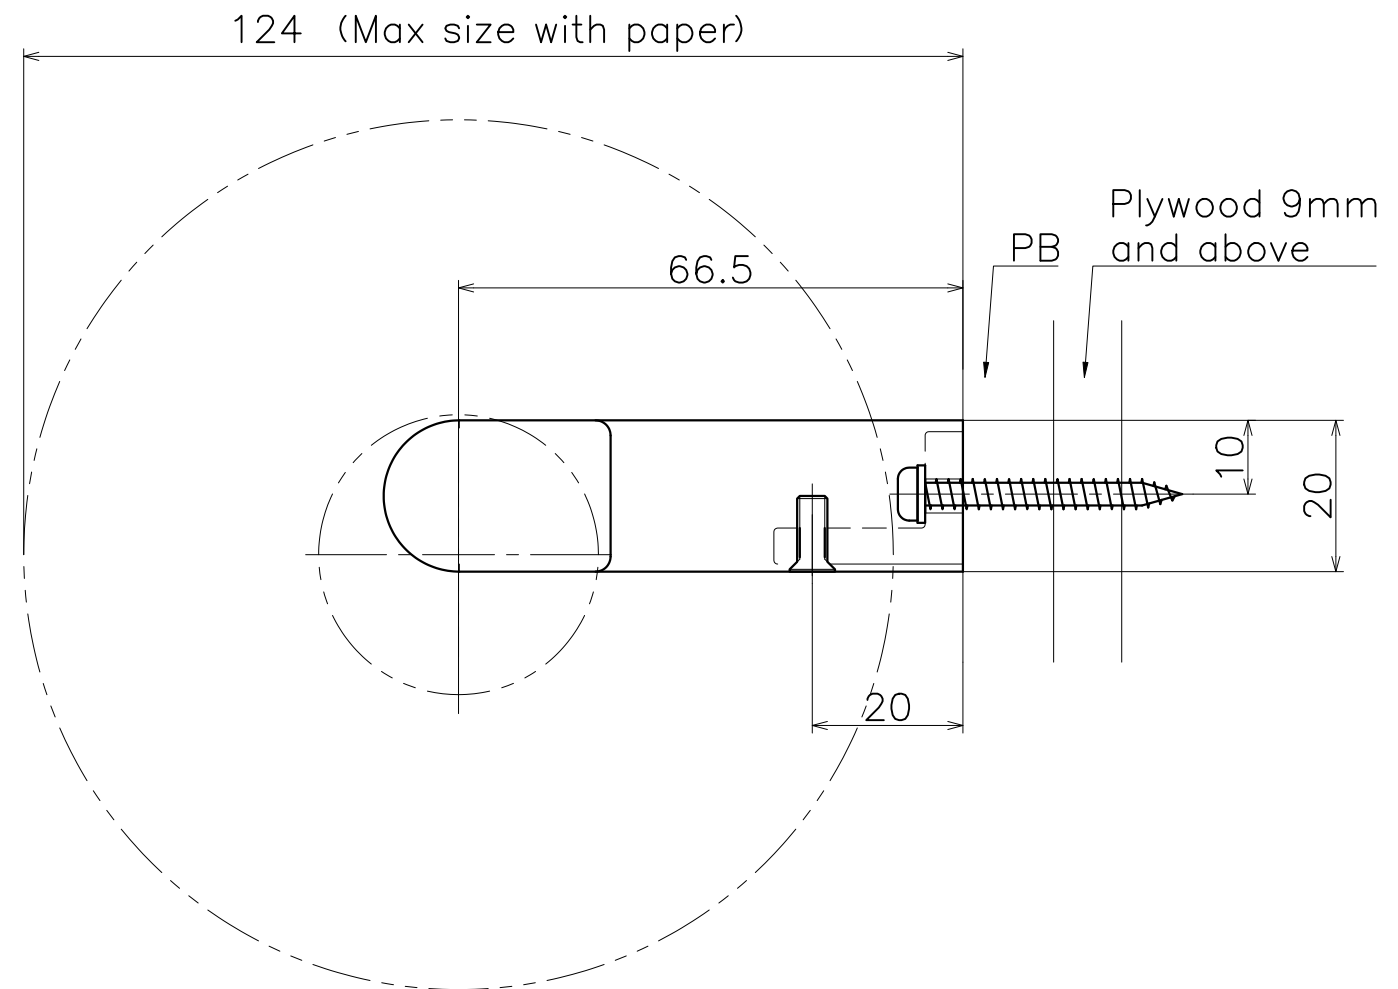

Ver	Date	Engineering change notice	Dwg	App
1	0000/00/00	新規出図	KAWAJUN	KAWAJUN

(S=1:3)

Material: Stainless Steel
Finish: Various Finishes

SE-23W-X

Finish	Code
Mirror	SE-23W-XP
Brushed	SE-23W-XT
Lumi Gold	SE-23W-P01
Lumi Rose Gold	SE-23W-P02
Lumi Champagne	SE-23W-P05
Lumi Black	SE-23W-P07

Product name	Name	Code
ペーパーホルダー	-	表参照
Paper Holder	-	Ver01
KAWAJUN 河渚株式会社	Dim	Geo
	s= 1:1	外形図