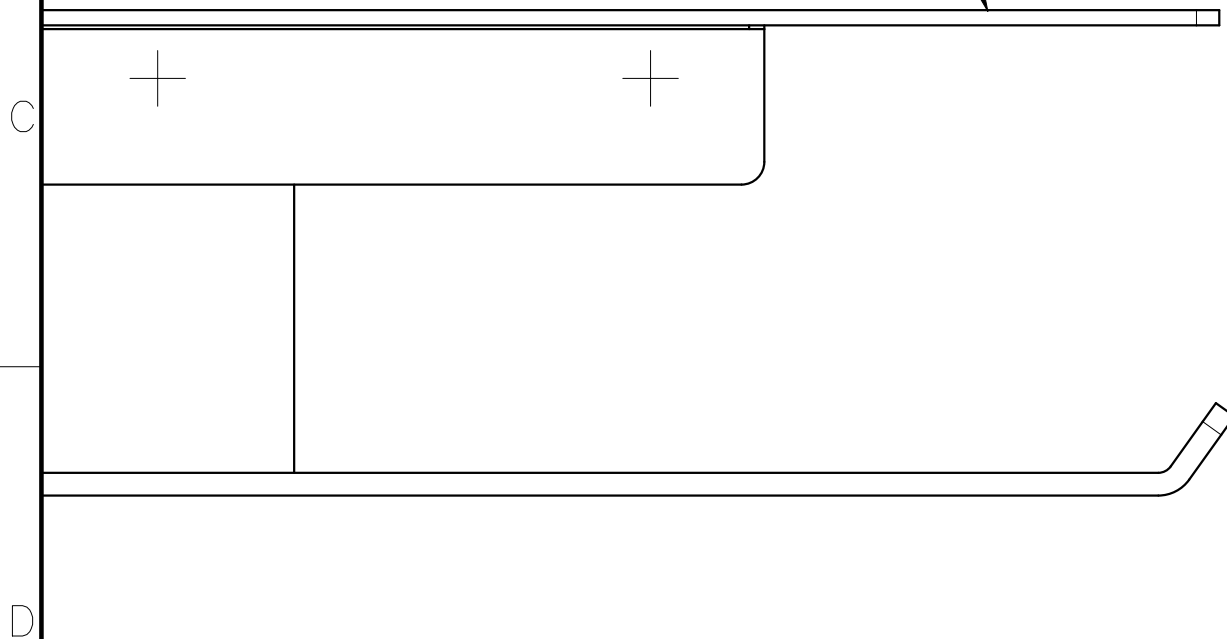

Material: Stainless Steel
Finish: Various Finishes

(S=1:3)

SE-62W-X

Finish	Code
Brushed	SE-62W-XT
Royal Rose Gold	SE-62W-P03
Royal Gold	SE-62W-P04
Royal Champagne Gold	SE-62W-P06
Royal Black	SE-62W-P08

Product name	Name	Code
ペーパーホルダー付きシェルフ	-	表参照
Shelf with Paper Holder	-	Ver01
KAWAJUN 河渾株式会社	Dim	Geo
	s= 1:1	外形図