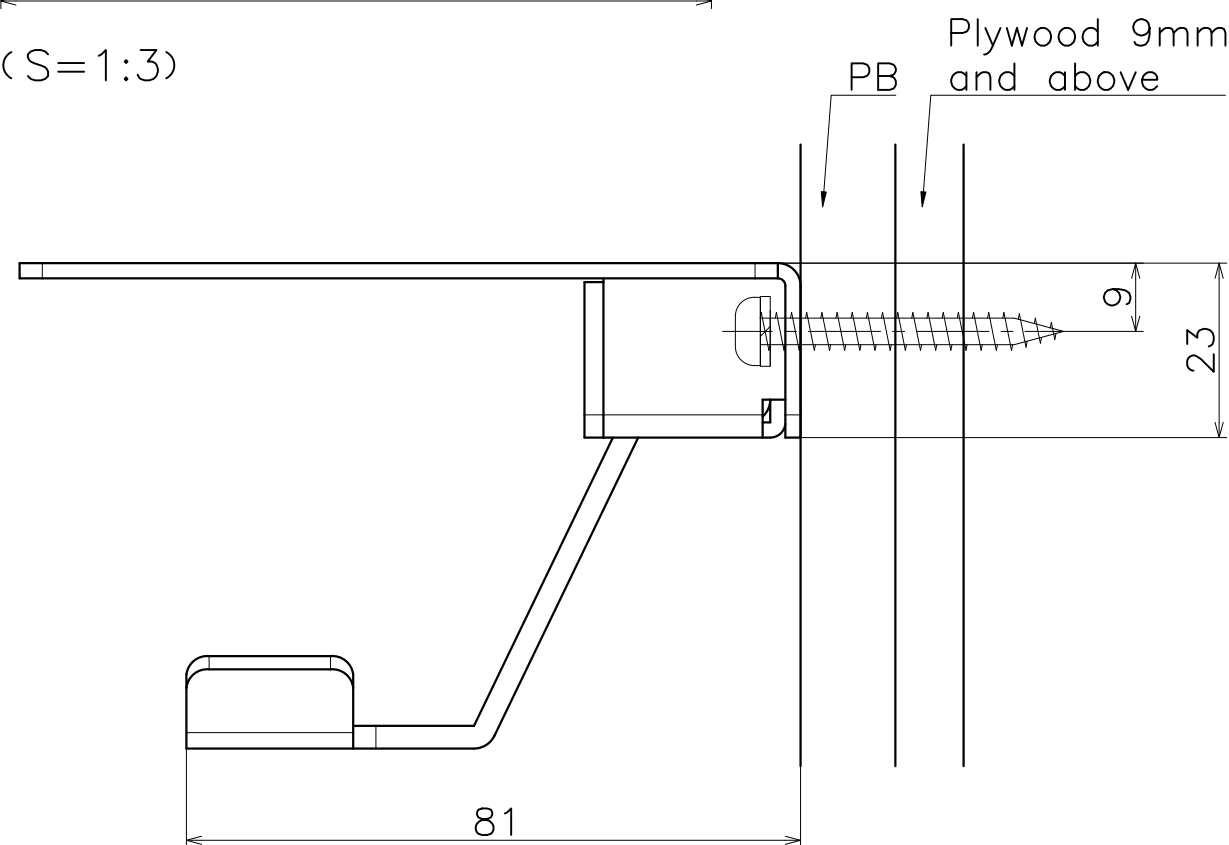

Material: Stainless Steel
Finish: Various Finishes

(S=1:3)

SE-62W-X

Finish	Code
Brushed	SE-62W-XT
Royal Rose Gold	SE-62W-P03
Royal Gold	SE-62W-P04
Royal Champagne Gold	SE-62W-P06
Royal Black	SE-62W-P08

Product name	Name	Code
ペーパーホルダー付きシェルフ	-	表参照
Shelf with Paper Holder	-	Ver01
KAWAJUN 河渾株式会社	Dim	Geo
	s= 1:1	外形図