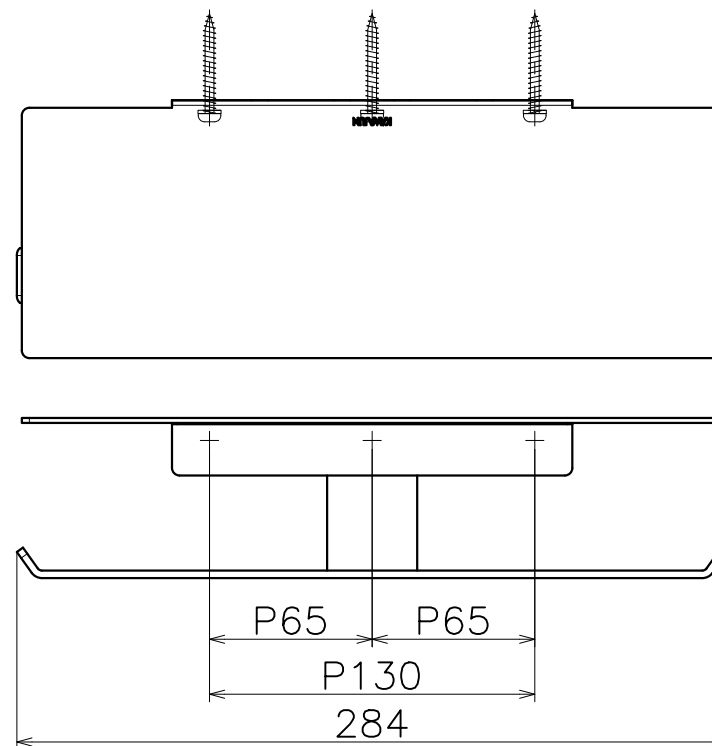

Material: Stainless Steel
Finish: Various Finishes

(S=1:3)

SE-62W-X

Finish	Code
Brushed	SE-62W-XT
Royal Rose Gold	SE-62W-P03
Royal Gold	SE-62W-P04
Royal Champagne Gold	SE-62W-P06
Royal Black	SE-62W-P08

Product name	Name	Code
ペーパーホルダー付きシェルフ	-	表参照
Shelf with Paper Holder	-	Ver01
KAWAJUN 河渾株式会社	Dim	Geo
	s= 1:1	外形図