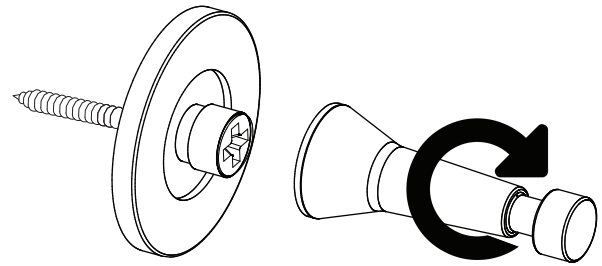

Base x1

Hook x1

Installation Instruction x1

Installation Screw

Safety Warning x1

Installation Procedure

1

2

3

Product Specification

Type: Hook
Product ID: SE-005
Material: Stainless
Product Dimension: 30x42x30mm
Load Capacity: 98N (10kg)