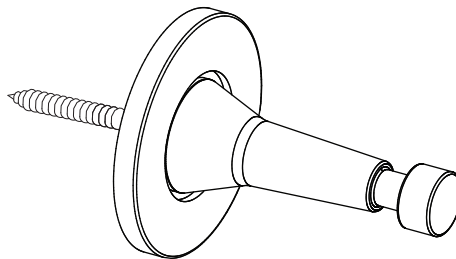

Base x1

Hook x1

Installation Instruction x1

Installation Screw

Safety Warning x1

Installation Procedure

1

2

3

Product Specification

Type: Hook
Product ID: SE-005
Material: Stainless
Product Dimension: 30x42x30mm
Load Capacity: 98N (10kg)