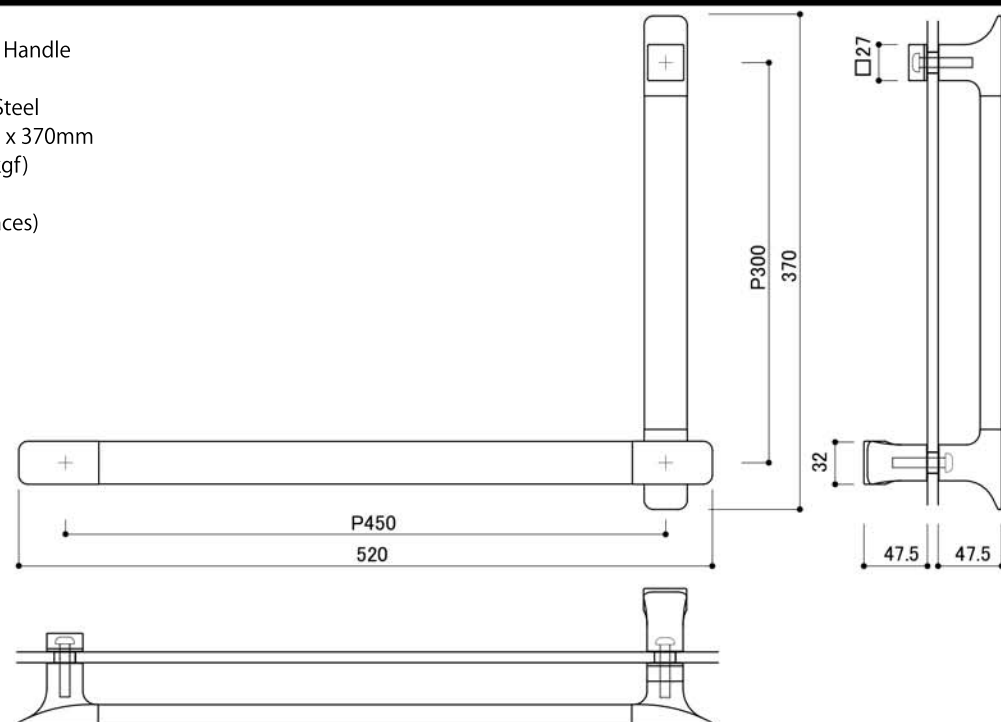

## Product Specification

|                   |                    |
|-------------------|--------------------|
| Type              | Towel Bar Handle   |
| Product Code      | SH-007             |
| Material          | Stainless Steel    |
| Product Dimension | 520 x 47.5 x 370mm |
| Load Capacity     | 588N (60kgf)       |
| Glass Thickness   | 8~12mm             |
| Hole Dimension    | Ø16 (3 places)     |