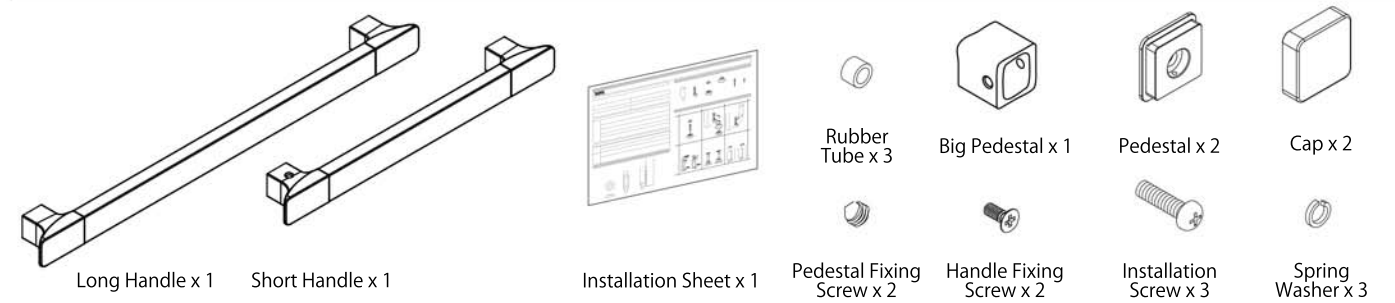

Package Contents

Installation Procedure

Installation Procedure

1. Insert Rubber Tubes into glass holes.
2. Install Long Handle to glass door using the provided Big Pedestal, Pedestal, Spring Washers, and Installation Screws.
3. Fix Cap onto Pedestal and install using Pedestal Fixing Screw.
4. Install the bottom part of Short Handle to glass door by fixing it to Big Pedestal and securing with Handle Fixing Screws.
5. Install the top part of Short Handle to glass door using the provided Pedestal, Spring Washer and Installation Screw.
6. Fix Cap onto Pedestal and install using Pedestal Fixing Screw.